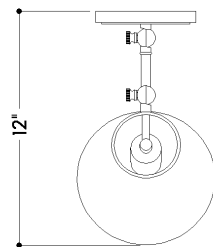

GEORGANN

H891101-AGB/SWH

Leaning into traditional aesthetics, Georgann features clean lines and tapered shades with gently curved arms. Both its sconce and linear forms come with a Soft White and Aged Brass finish, providing a sense of classic beauty that melds with existing decor. As a floor lamp, it is finished in a moody green hue that adds a fresh dose of color to any room. Part of our Zoe Feldman collection.

FINISHES

AGED BRASS w/ SOFT WHITE

DIMENSIONS

Height: 15.5"
Width/Diameter: 7"
Canopy/Backplate: 4.75"
Product Weight: 14.17lb
Extension: 12"
Top to Center: 13"
Canopy/Backplate Shape: Round
Sloped Ceiling Compatible: No
Living Finish: No
Uplight Only: No

Shade

Shade 1: Metal
Shade 1 Finish: Soft White
Shade 1 Top Width: 3.5"
Shade 1 Bottom L/W: 0" / 7"
Shade 1 Height: 6.25"

ELECTRICAL

Bulb 1

Bulb Included: No
Socket: E26 Medium Base
Bulb Type: A19
Max Wattage: 15
Bulb Quantity: 1
Wire Length: 7"
Cord Type: B & W TEFLON W/ COPPER
GROUND WIRE
Gem Box Required (2"x3"): No
Dark Sky: No

SHIPPING

Carton 1: 10" x 4" x 3"
Carton 1 Weight: 18lb
Shipping Method: Ground
Country of Origin: VN

TOP