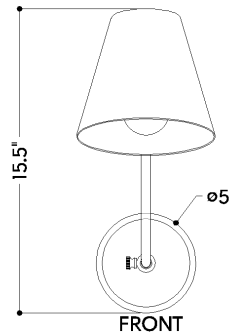

## DIMENSIONS

Height: 15.5"  
Width/Diameter: 7"  
Canopy/Backplate: 4.75"  
Product Weight: 14.17lb  
Extension: 12"  
Top to Center: 13"  
Canopy/Backplate Shape: Round  
Sloped Ceiling Compatible: No  
Living Finish: No  
Uplight Only: No

## Shade

Shade 1: Metal  
Shade 1 Finish: Soft White  
Shade 1 Top Width: 3.5"  
Shade 1 Bottom L/W: 0" / 7"  
Shade 1 Height: 6.25"

### Bulb 1

Bulb Included: No  
Socket: E26 Medium Base  
Bulb Type: A19  
Max Wattage: 15  
Bulb Quantity: 1  
Wire Length: 7"  
Cord Type: B & W TEFLON W/ COPPER  
GROUND WIRE  
Gem Box Required (2"x3"): No  
Dark Sky: No

## SHIPPING

Carton 1: 10" x 4" x 3"  
Carton 1 Weight: 18lb  
Shipping Method: Ground  
Country of Origin: VN

TOP

FRONT

SIDE