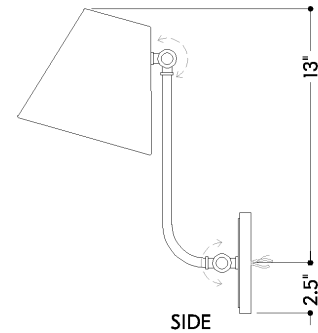

## DIMENSIONS

Height: 15.5"  
Width/Diameter: 7"  
Canopy/Backplate: 4.75"  
Product Weight: 14.17lb  
Extension: 12"  
Top to Center: 13"  
Canopy/Backplate Shape: Round  
Sloped Ceiling Compatible: No  
Living Finish: No  
Uplight Only: No

## Shade

Shade 1: Metal  
Shade 1 Finish: Soft White  
Shade 1 Top Width: 3.5"  
Shade 1 Bottom L/W: 0" / 7"  
Shade 1 Height: 6.25"

### Bulb 1

Bulb Included: No  
Socket: E26 Medium Base  
Bulb Type: A19  
Max Wattage: 15  
Bulb Quantity: 1  
Wire Length: 7"  
Cord Type: B & W TEFLON W/ COPPER  
GROUND WIRE  
Gem Box Required (2"x3"): No  
Dark Sky: No

## SHIPPING

Carton 1: 10" x 4" x 3"  
Carton 1 Weight: 18lb  
Shipping Method: Ground  
Country of Origin: VN

TOP

FRONT

SIDE