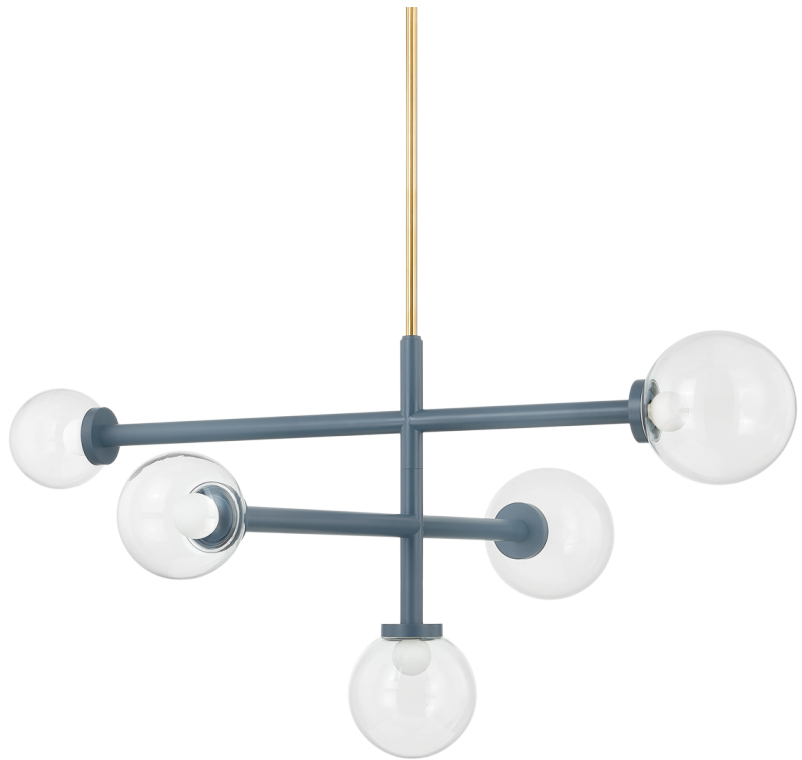

SIA

H883805-AGB/SBL

Inspired by a mobile, Sia nods to designs of the 1950s and 60s with its symmetry and bold style. Available as a chandelier or wall sconce, it contrasts the hard and soft elements of bold lines and large Clear Glass orbs. Finished in a cool Slate Blue with an Aged Brass rod, this fixture adds a pop of light and color to kitchens, dining areas, and other living spaces. Part of our Zoe Feldman collection.

FINISHES

AGED BRASS w/ SLATE BLUE

DIMENSIONS

Height: 21"

Width/Diameter: 43.25"

Minimum Height: 24.75"

Maximum Height: 60.75"

Canopy/Backplate: 4.75"

Hanging Type: 1-3" / 1-6" / 1-12" / 1-18" Stems

Product Weight: 23.82lb

Canopy/Backplate Shape: Round

Sloped Ceiling Compatible: No

Living Finish: No

Uplight Only: No

Shade

Shade 1: Glass

Shade 1 Finish: Clear

Shade 1 Top Width: 5.5"

Shade 1 Height: 5.5"

Shade 2: Glass

Shade 2 Finish: Clear

Shade 2 Top Width: 6.5"

Shade 2 Height: 6.5"

ELECTRICAL