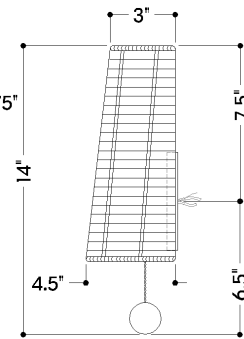

SIDE

HUDSON VALLEY
LIGHTING GROUP

| hvlgroup.com | 1.800.814.3993