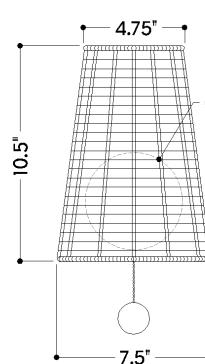

*Due to the one-of-a-kind nature of the medium, exact colors and patterns may vary slightly from the image shown.

FINISHES

AGED BRASS

Coastal Suitable Finish (EPM): No

DIMENSIONS

Height: 14"

Width/Diameter: 7.5"

Canopy/Backplate: 4.75"

Product Weight: 2.42lb

Extension: 4.25"

Top to Center: 7.5"

Canopy/Backplate Shape: Round

Sloped Ceiling Compatible: No

Living Finish: No

Uplight Only: No

Shade

Shade 1: Natural Wicker

Shade 1 Top Length: 3.25"

Shade 1 Top Width: 4.75"

Shade 1 Bottom L/W: 4.5" / 7.5"

Shade 1 Height: 10.5"

ELECTRICAL

Bulb 1

Gem Box Required (2"x3"): No

Dark Sky: No

SHIPPING

Carton 1: 14" x 11" x 8"

Carton 1 Weight: 4lb

Shipping Method: Ground

Country of Origin: CN

TOP