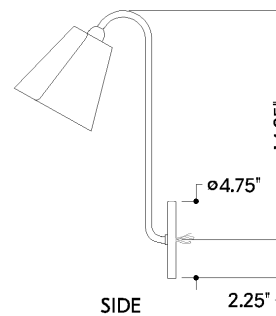

FINISHES

GOLD LEAF w/ TEXTURE WHITE

Coastal Suitable Finish (EPM): No

DIMENSIONS

Height: 16.5"
Width/Diameter: 5.5"
Canopy/Backplate: 4.75"
Product Weight: 1.98lb
Extension: 10"
Top to Center: 14.25"
Canopy/Backplate Shape: Round
Sloped Ceiling Compatible: No
Living Finish: No
Uplight Only: No

Shade

Shade 1: Metal
Shade 1 Finish: Textured White
Shade 1 Top Width: 2.75"
Shade 1 Bottom L/W: 0" / 5.5"
Shade 1 Height: 5.25"

ELECTRICAL

Bulb 1

Bulb Included: No
Socket: E12 Candelabra Base
Bulb Type: G16.5
Max Wattage: 8
Bulb Quantity: 1
Wire Length: 7"
Cord Type: B & W TEFLON W/ COPPER
GROUND WIRE
Gem Box Required (2"x3"): No
Dark Sky: No

SHIPPING

Carton 1: 21" x 11" x 9"
Carton 1 Weight: 4lb
Shipping Method: Ground
Country of Origin: VN

TOP

FRONT

SIDE