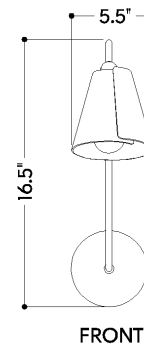

LILA

H852101-GL/TWH

A spray of flower forms elegantly springs from the striking Lila. Reminiscent of a simplified calla lily bud, each bloom is defined by a coiled metal shade in a Textured White finish, supported by Gold Leaf 'stems. Arranged at varying heights, the arched flowers create a sense of dynamism within the fixture. Available as a chandelier or sconce, Lila is a joyful celebration of curved edges and vintage silhouettes.

FINISHES

GOLD LEAF w/ TEXTURE WHITE

Coastal Suitable Finish (EPM): No

DIMENSIONS

Height: 16.5"
Width/Diameter: 5.5"
Canopy/Backplate: 4.75"
Product Weight: 1.98lb
Extension: 10"
Top to Center: 14.25"
Canopy/Backplate Shape: Round
Sloped Ceiling Compatible: No
Living Finish: No
Uplight Only: No

Shade

Shade 1: Metal
Shade 1 Finish: Textured White
Shade 1 Top Width: 2.75"
Shade 1 Bottom L/W: 0" / 5.5"
Shade 1 Height: 5.25"

ELECTRICAL

Bulb 1

Bulb Included: No
Socket: E12 Candelabra Base
Bulb Type: G16.5
Max Wattage: 8
Bulb Quantity: 1
Wire Length: 7"
Cord Type: B & W TEFLON W/ COPPER
GROUND WIRE
Gem Box Required (2"x3"): No
Dark Sky: No

SHIPPING

Carton 1: 21" x 11" x 9"
Carton 1 Weight: 4lb
Shipping Method: Ground
Country of Origin: VN

TOP

FRONT

SIDE