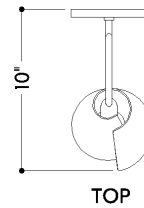

FINISHES

GOLD LEAF w/ TEXTURE WHITE

Coastal Suitable Finish (EPM): No

DIMENSIONS

Height: 16.5"
Width/Diameter: 5.5"
Canopy/Backplate: 4.75"
Product Weight: 1.98lb
Extension: 10"
Top to Center: 14.25"
Canopy/Backplate Shape: Round
Sloped Ceiling Compatible: No
Living Finish: No
Uplight Only: No

Shade

Shade 1: Metal
Shade 1 Finish: Textured White
Shade 1 Top Width: 2.75"
Shade 1 Bottom L/W: 0" / 5.5"
Shade 1 Height: 5.25"

ELECTRICAL

Bulb 1

Bulb Included: No
Socket: E12 Candelabra Base
Bulb Type: G16.5
Max Wattage: 8
Bulb Quantity: 1
Wire Length: 7"
Cord Type: B & W TEFLON W/ COPPER
GROUND WIRE
Gem Box Required (2"x3"): No
Dark Sky: No

SHIPPING

Carton 1: 21" x 11" x 9"
Carton 1 Weight: 4lb
Shipping Method: Ground
Country of Origin: VN

TOP

FRONT

SIDE