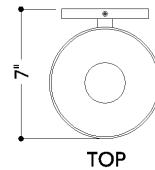

FINISHES

POLISHED NICKEL

DIMENSIONS

Height: 17.5"
Width/Diameter: 6"
Canopy/Backplate: 4.75"
Product Weight: 3.92lb
Extension: 7"
Top to Center: 8.75"
Canopy/Backplate Shape: Round
Sloped Ceiling Compatible: No
Living Finish: No
Uplight Only: No

Shade

Shade 1: Glass
Shade 1 Finish: Sfumato
Shade 1 Top Width: 6"
Shade 1 Bottom L/W: 0" / 2.75"
Shade 1 Height: 7"

ELECTRICAL

Bulb 1

Bulb Included: No
Socket: E26 Medium Base
Bulb Type: T10-5.5
Max Wattage: 15
Bulb Quantity: 2
Wire Length: 7"
Cord Type: B & W TEFLON W/ COPPER
GROUND WIRE
Gem Box Required (2"x3"): No
Dark Sky: No

SHIPPING

Carton 1: 15" x 4" x 10"
Carton 1 Weight: 6lb
Shipping Method: Ground
Country of Origin: VN

TOP

FRONT

SIDE