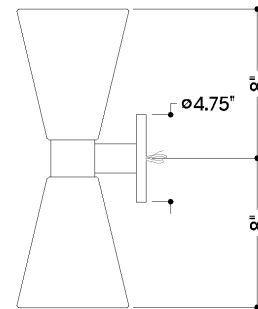

FINISHES

POLISHED NICKEL

DIMENSIONS

Height: 17.5"
Width/Diameter: 6"
Canopy/Backplate: 4.75"
Product Weight: 3.92lb
Extension: 7"
Top to Center: 8.75"
Canopy/Backplate Shape: Round
Sloped Ceiling Compatible: No
Living Finish: No
Uplight Only: No

Shade

Shade 1: Glass
Shade 1 Finish: Sfumato
Shade 1 Top Width: 6"
Shade 1 Bottom L/W: 0" / 2.75"
Shade 1 Height: 7"

ELECTRICAL

Bulb 1

Bulb Included: No
Socket: E26 Medium Base
Bulb Type: T10-5.5
Max Wattage: 15
Bulb Quantity: 2
Wire Length: 7"
Cord Type: B & W TEFLON W/ COPPER
GROUND WIRE
Gem Box Required (2"x3"): No
Dark Sky: No

SHIPPING

Carton 1: 15" x 4" x 10"
Carton 1 Weight: 6lb
Shipping Method: Ground
Country of Origin: VN

TOP

FRONT

SIDE