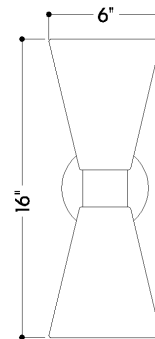

FINISHES

POLISHED NICKEL

DIMENSIONS

Height: 17.5"
Width/Diameter: 6"
Canopy/Backplate: 4.75"
Product Weight: 3.92lb
Extension: 7"
Top to Center: 8.75"
Canopy/Backplate Shape: Round
Sloped Ceiling Compatible: No
Living Finish: No
Uplight Only: No

Shade

Shade 1: Glass
Shade 1 Finish: Sfumato
Shade 1 Top Width: 6"
Shade 1 Bottom L/W: 0" / 2.75"
Shade 1 Height: 7"

ELECTRICAL

Bulb 1

Bulb Included: No
Socket: E26 Medium Base
Bulb Type: T10-5.5
Max Wattage: 15
Bulb Quantity: 2
Wire Length: 7"
Cord Type: B & W TEFLON W/ COPPER
GROUND WIRE
Gem Box Required (2"x3"): No
Dark Sky: No

SHIPPING

Carton 1: 15" x 4" x 10"
Carton 1 Weight: 6lb
Shipping Method: Ground
Country of Origin: VN

TOP

FRONT

SIDE