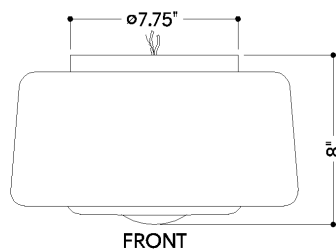

FINISHES

POLISHED NICKEL

Coastal Suitable Finish (EPM): No

DIMENSIONS

Height: 8"
Width/Diameter: 13.5"
Canopy/Backplate: 8"
Product Weight: 6.35lb
Canopy/Backplate Shape: Round
Sloped Ceiling Compatible: No
Living Finish: No
Uplight Only: No

Shade

Shade 1: Glass
Shade 1 Finish: Opal Matte
Shade 1 Top Width: 13.5"
Shade 1 Height: 6.75"

ELECTRICAL

Bulb 1

Bulb Included: No
Socket: E26 Medium Base
Bulb Type: A19
Max Wattage: 15
Bulb Quantity: 2
Bulb Included: No
Wire Length: 7"
Gem Box Required (2"x3"): No
Dark Sky: No

SHIPPING

Carton 1: 17" x 7" x 14"
Carton 1 Weight: 9lb
Shipping Method: Ground
Country of Origin: VN

FRONT

BOTTOM