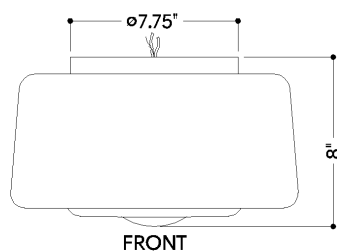

## DIMENSIONS

Height: 8"

Width/Diameter: 13.5"

Canopy/Backplate: 8"

Product Weight: 6.35lb

Canopy/Backplate Shape: Round

Sloped Ceiling Compatible: No

Living Finish: No

## Shade

Shade 1: Glass

Shade 1 Finish: Opal Matte

Shade 1 Top Width: 13.5"

Shade 1 Height: 6.75"

## SHIPPING

Carton 1: 17" x 7" x 14"

Carton 1 Weight: 9lb

Shipping Method: Ground

Country of Origin: VN

FRONT

BOTTOM