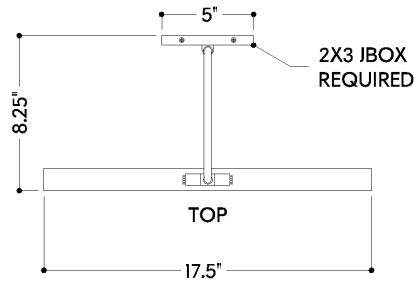

FINISHES

AGED BRASS/OLD BRONZE

DIMENSIONS

Height: 7.25"

Width/Diameter: 17.5"

Canopy/Backplate: 5"

Product Weight: 2lb

Extension: 8.25"

Shade 1 Top Length: 16"

Shade 1 Top Width: 1.25"

Shade 1 Height: 1"

ELECTRICAL

Bulb 1

Bulb Included: N/A

Socket: Integrated LED

Max Wattage: 11

Lumens: 575

Title 24: No

Field Serviceable: Yes

FRONT

SIDE

SHIPPING

Carton 1: 21" x 11" x 14"

Carton 1 Weight: 4lb