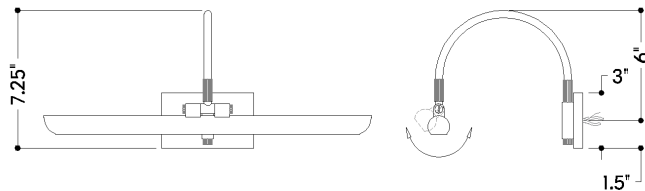

FINISHES

AGED BRASS/OLD BRONZE

DIMENSIONS

Height: 7.25"

Width/Diameter: 17.5"

Canopy/Backplate: 5"

Product Weight: 2lb

Extension: 8.25"

Shade 1 Top Length: 16"

Shade 1 Top Width: 1.25"

Shade 1 Height: 1"

ELECTRICAL

Bulb 1

Bulb Included: N/A

Socket: Integrated LED

Max Wattage: 11

Bulb Quantity: 1

Wire Length: 7"

Cord Type: B & W TEFLON W/ COPPER
GROUND WIRE

Dimmer Type: ELV, TRIAC

Gem Box Required (2"x3"): Yes

Dark Sky: No

CRI: 90

Color Temp.: 3000k

Lumens: 575

Title 24: No

Field Serviceable: Yes

FRONT

SIDE

SHIPPING

Carton 1: 21" x 11" x 14"

Carton 1 Weight: 4lb