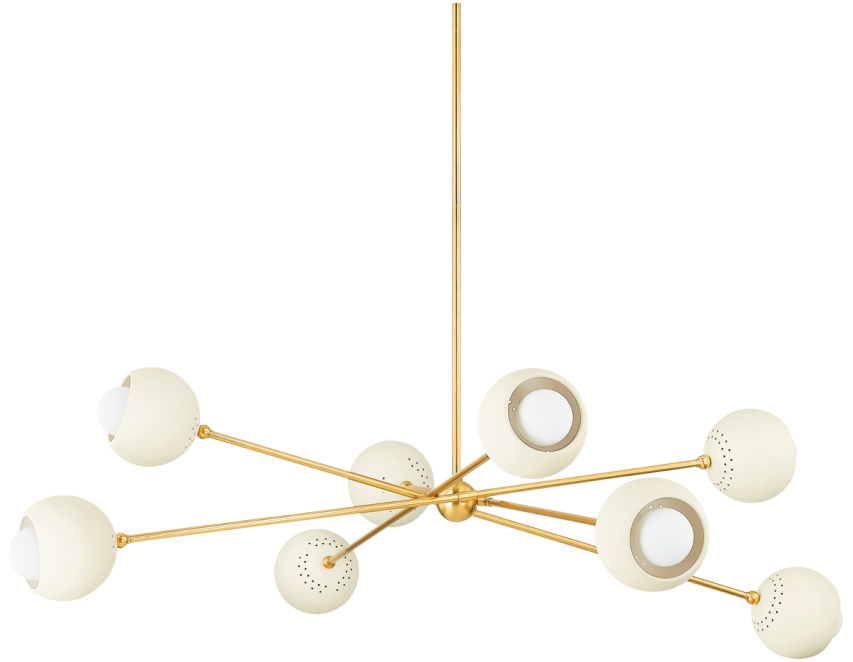

# SAYLOR

H832808-AGB/SCR

An imaginative twist on a mid-century modern design, Saylor has a modernized atomic look with large orb shades, an Aged Brass framework, and subtle vintage details. The swivel arms of this chandelier can be configured at any angle, providing control over the direction of light. Perforation details add a pop of interest to the shades. Saylor is available as a 6 or 8-light chandelier and a 2-light sconce.

## FINISHES

AGED BRASS/SOFT CREAM (AGB/SCR)

## DIMENSIONS

Height: 26"

Width/Diameter: 53.75"

Length: "

Minimum Height: 31.5"

Maximum Height: 66.25"

Canopy/Backplate: 6.75"

Hanging Type: 1-3" / 1-6" / 1-12" / 1-18" Stems

## GLASS

Attachment:

Glass 1:

Glass 2: