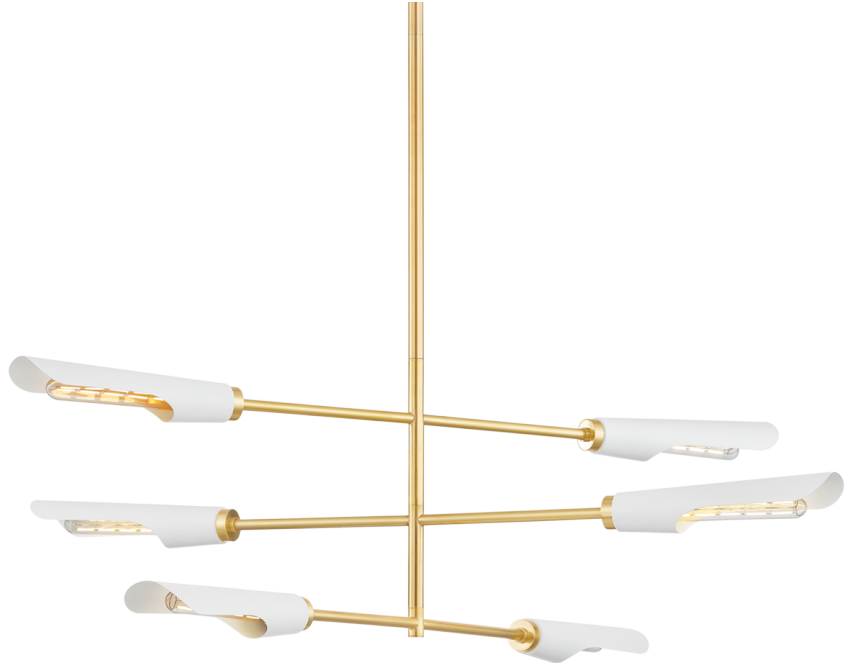

# HARPERROSE

H828806-AGB/SWH

Sculptural and statement-making, Harperrose combines clean-line modernism with a playful touch. Recalling the clouds, this mobile-inspired design features an Aged Brass framework with shades in a Soft White finish. Mixing form with function, it directs light downwards, providing illumination over a large area. Available as a chandelier or wall sconce. Part of THELIFESTYLEDCO® collection.

## FINISHES

AGED BRASS/SOFT WHITE (AGB/SWH)

## DIMENSIONS

Height: 15.5"

Width/Diameter: 48"

Length: "

Minimum Height: 19"

Maximum Height: 55"

Canopy/Backplate: 6"

Hanging Type:

## GLASS

Attachment:

Glass 1: Steel

Glass 2: