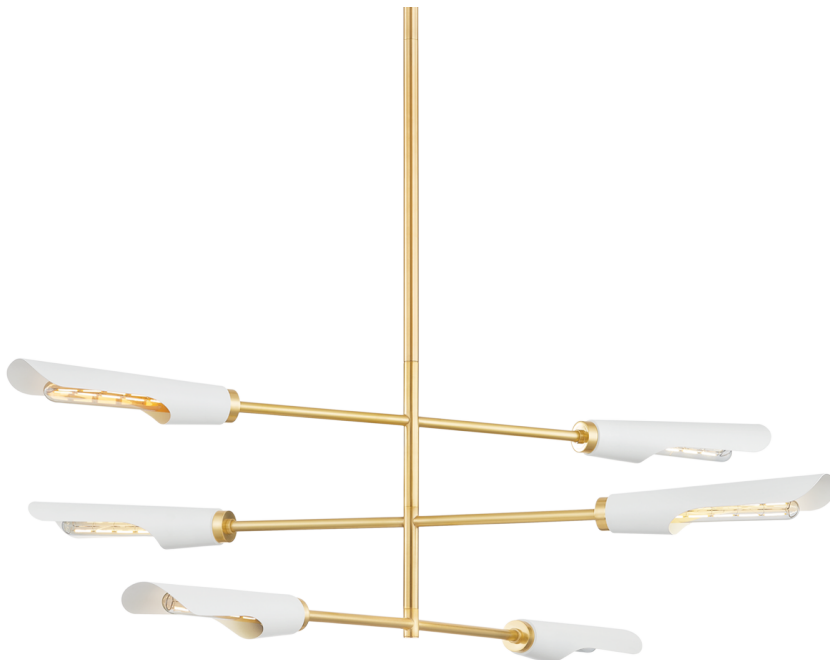

HARPERROSE

H828806-AGB/SWH

Sculptural and statement-making, Harperrose combines clean-line modernism with a playful touch. Recalling the clouds, this mobile-inspired design features an Aged Brass framework with shades in a Soft White finish. Mixing form with function, it directs light downwards, providing illumination over a large area. Available as a chandelier or wall sconce. Part of THELIFESTYLEDCO® collection.

FINISHES

AGED BRASS/SOFT WHITE (AGB/SWH)

Coastal Suitable Finish (EPM): No

DIMENSIONS

Height: 15.5"

Width/Diameter: 48"

Minimum Height: 19"

Maximum Height: 55"

Canopy/Backplate: 6"

Product Weight: 8.38lb

Canopy/Backplate Shape: Round

Sloped Ceiling Compatible: No

Living Finish: No

Uplight Only: No

Shade

Shade 1: Steel

Shade 1 Finish: Soft White

Shade 1 Top Length: 8.75"

Shade 1 Height: 2.75"

ELECTRICAL

Bulb 1

Bulb Included: No

Socket: E26 Medium Base

Bulb Type: T10-9