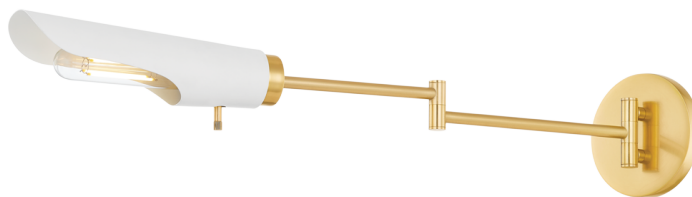

HARPERROSE

H828101-AGB/SWH

Sculptural and statement-making, Harperrose combines clean-line modernism with a playful touch. Recalling the clouds, this mobile-inspired design features an Aged Brass framework with shades in a Soft White finish. Mixing form with function, it directs light downwards, providing illumination over a large area. Available as a chandelier or wall sconce. Part of THELIFESTYLEDCO® collection.

FINISHES

AGED BRASS/SOFT WHITE (AGB/SWH)

Coastal Suitable Finish (EPM): No

DIMENSIONS

Height: 5"

Width/Diameter: 4.75"

Canopy/Backplate: 4.75"

Product Weight: 1.87lb

Extension: 25"

Top to Center: 2.75"

Canopy/Backplate Shape: Round

Sloped Ceiling Compatible: No

Living Finish: No

Uplight Only: No

Shade

Shade 1: Steel

Shade 1 Finish: Soft White

Shade 1 Top Length: 8.75"

Shade 1 Height: 2.75"

ELECTRICAL

Bulb 1

Bulb Included: No

Socket: E26 Medium Base

Bulb Type: T10-5.5