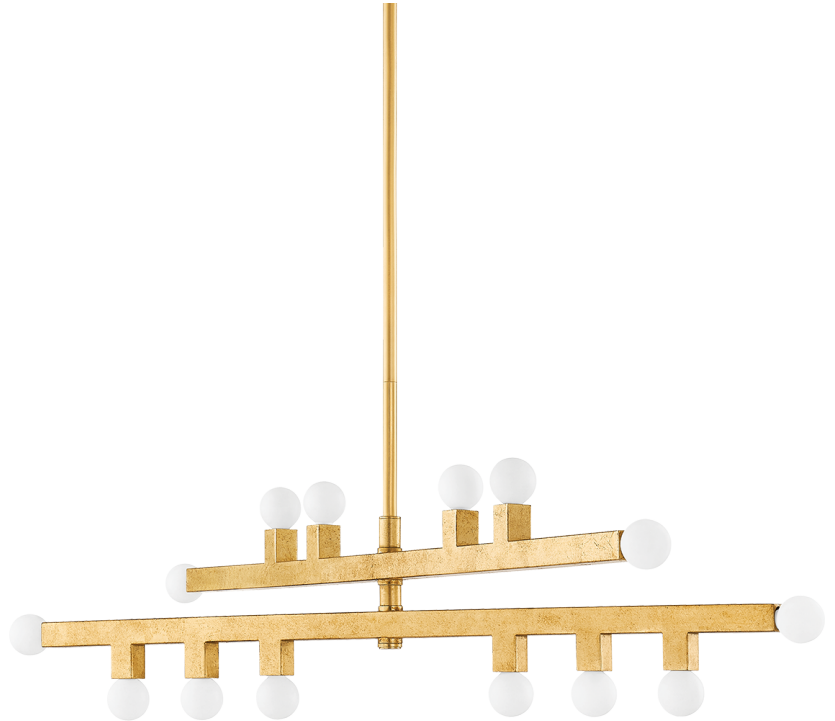

## FINISHES

Graphite (GRP)  
VINTAGE GOLD LEAF (VGL)

## DIMENSIONS

Height: 10.5"  
Width/Diameter: 40.75"  
Length: "  
Minimum Height: 15.5"  
Maximum Height: 48.5"  
Canopy/Backplate: 5.5"  
Hanging Type:  
Product Weight: 9.48lb

## GLASS

Attachment:  
Glass 1:  
Glass 2: