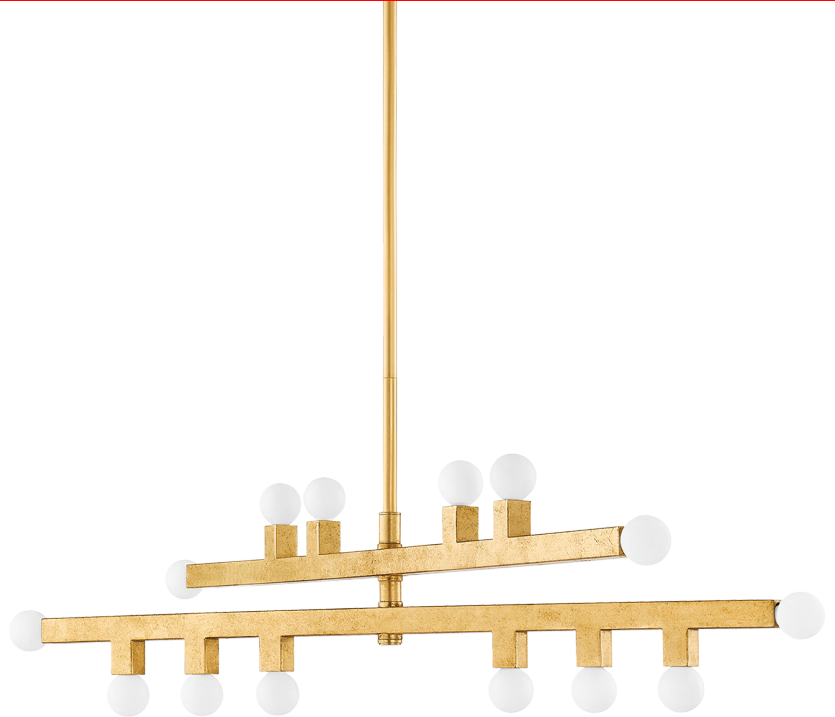

SUTTER

H823914-VGL

An error has occurred while processing HtmlTextBox 'htmlTextBox2':
An error occurred while parsing EntityName. Line 1, position 231.

FINISHES

Graphite (GRP)
VINTAGE GOLD LEAF (VGL)

DIMENSIONS

Height: 10.5"
Width/Diameter: 40.75"
Length: "
Minimum Height: 15.5"
Maximum Height: 48.5"
Canopy/Backplate: 5.5"
Hanging Type:
Product Weight: 9.48lb

GLASS

Attachment:
Glass 1:
Glass 2:

LAMPING

Bulb 1
Bulb Included: No
Socket: E12 Candelabra Base
Bulb: G16.5 • 14 • 8 Watt Max