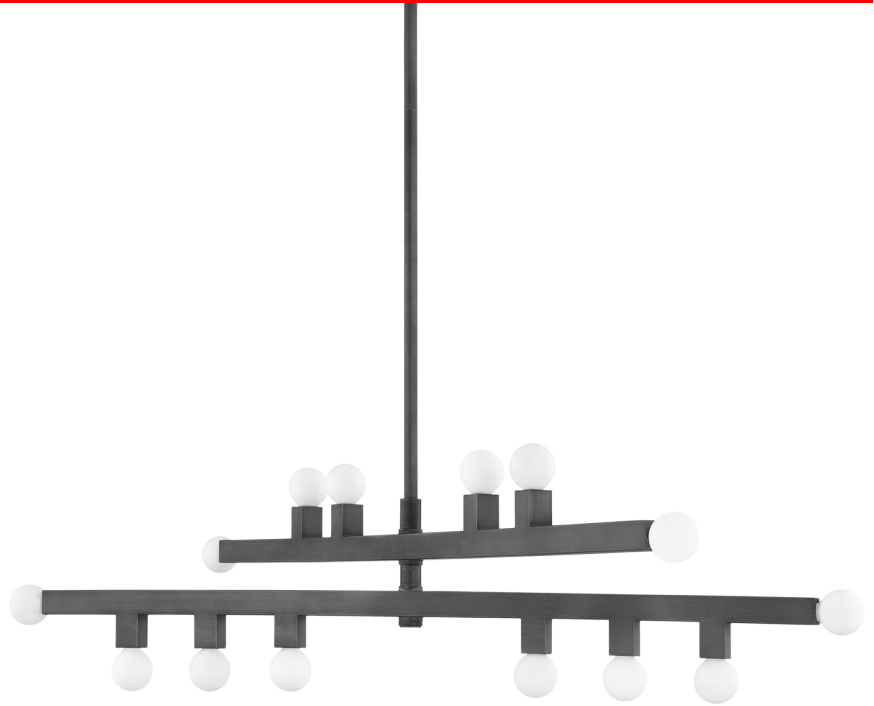

SUTTER

H823914-GRA

An error has occurred while processing HtmlTextBox 'htmlTextBox2':
An error occurred while parsing EntityName. Line 1, position 231.

FINISHES

Graphite (GRP)
VINTAGE GOLD LEAF (VGL)

DIMENSIONS

Height: 10.5"
Width/Diameter: 40.75"
Length: "
Minimum Height: 15.5"
Maximum Height: 48.5"
Canopy/Backplate: 5.5"
Hanging Type:
Product Weight: 9.48lb

GLASS

Attachment:
Glass 1:
Glass 2:

LAMPING

Bulb 1
Bulb Included: No
Socket: E12 Candelabra Base
Bulb: G16.5 • 14 • 8 Watt Max