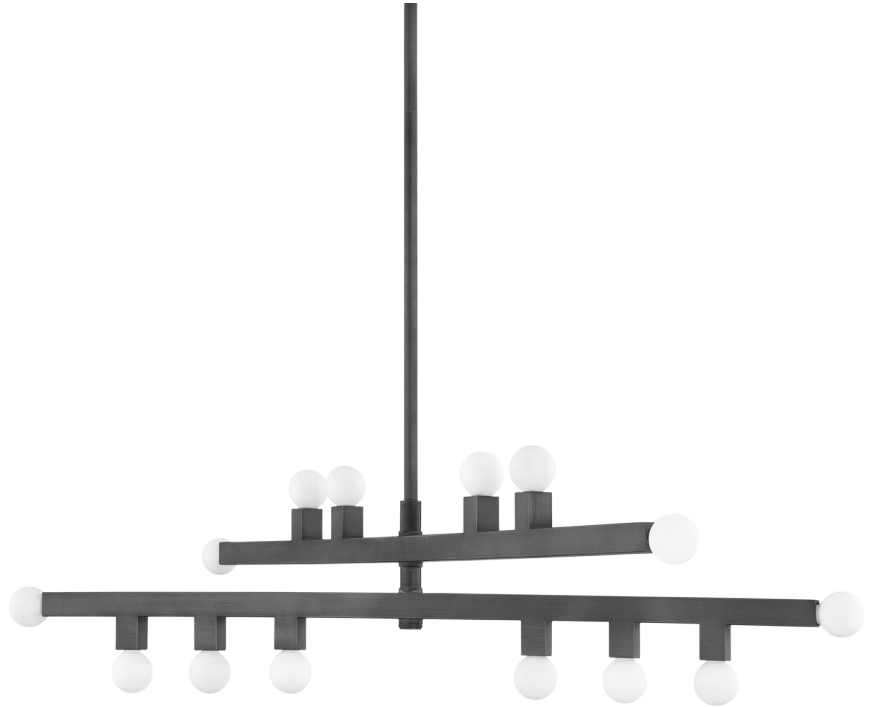

## FINISHES

Graphite (GRP)  
VINTAGE GOLD LEAF (VGL)

## DIMENSIONS

Height: 10.5"  
Width/Diameter: 40.75"  
Length: "  
Minimum Height: 15.5"  
Maximum Height: 48.5"  
Canopy/Backplate: 5.5"  
Hanging Type:  
Product Weight: 9.48lb

## GLASS

Attachment:  
Glass 1:  
Glass 2: