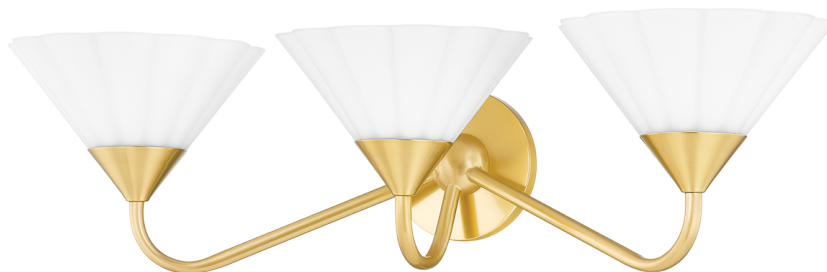

KELSEY

H817303-AGB

Soffly ruffled opal etched glass shades mounted on slender, curved arms give this stylish design a sculptural feel whether hanging from the ceiling or mounted on the wall. The Textured White finish produces a clean, monochromatic effect, while the Aged Brass finish option adds a hint of shine. Mounted for upright and available as a wall sconce, bath, or chandelier, Kelsey works in spaces throughout the home. Part of our Home Ec. x Mitzi Tastemakers collection.

FINISHES

AGED BRASS (AGB)
TEXTURE WHITE (TWH)

DIMENSIONS

Height: 6.75"
Width/Diameter: 25.25"
Length: "
Minimum Height: "
Maximum Height: "
Canopy/Backplate: 4.75"
Hanging Type:
Product Weight: 6.1lb

GLASS

Attachment:
Glass 1: Glass
Glass 2:

LAMPING

Bulb 1
Bulb Included: No
Socket: E12 Candelabra Base
Bulb: G16.5 • 3 • 8 Watt Max

SHIPPING

Carton 1: 24" x 20" x 9"
Carton 1 Weight: 8lb
Shipping Method: Ground