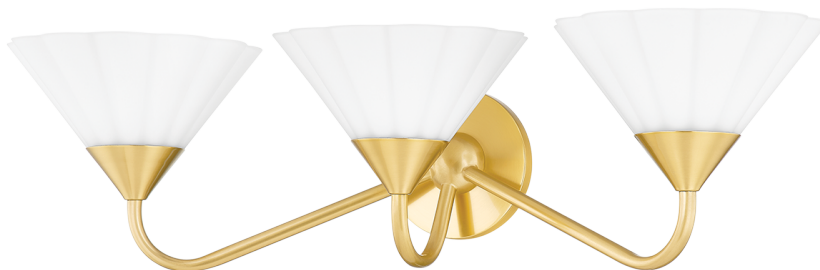

KELSEY

H817303-AGB

Softly ruffled opal etched glass shades mounted on slender, curved arms give this stylish design a sculptural feel whether hanging from the ceiling or mounted on the wall. The Textured White finish produces a clean, monochromatic effect, while the Aged Brass finish option adds a hint of shine. Mounted for upright and available as a wall sconce, bath, or chandelier, Kelsey works in spaces throughout the home. Part of our Home Ec. x Mitzi Tastemakers collection.

FINISHES

AGED BRASS (AGB)

TEXTURE WHITE (TWH)

Coastal Suitable Finish (EPM): No

DIMENSIONS

Height: 6.75"

Width/Diameter: 25.25"

Canopy/Backplate: 4.75"

Product Weight: 6.1lb

Extension: 8.5"

Top to Center: 3.5"

Canopy/Backplate Shape: Round

Sloped Ceiling Compatible: No

Living Finish: No

Uplight Only: No

Shade

Shade 1: Glass

Shade 1 Finish: Opal Matte

Shade 1 Top Width: 7.5"

Shade 1 Height: 3.5"

ELECTRICAL

Bulb 1

Bulb Included: No

Socket: E12 Candelabra Base