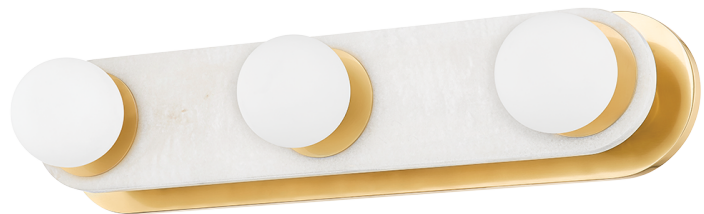

ZORA

H797303-AGB

Glass globes are backed in Aged Brass then displayed on a piece of Soft Thassos white marble and mounted to a similarly shaped piece of Aged Brass creating a gorgeous layering effect. The marble has very little veining or variation, and the streamlined racetrack silhouette gives the design a jewelry-like quality. The three-light sconce can be mounted horizontally or vertically making it ideal for the bath or powder room.

*Due to the one-of-a-kind nature of the medium, exact colors and patterns may vary slightly from the image shown.

FINISHES

AGED BRASS (AGB)

Coastal Suitable Finish (EPM): No

DIMENSIONS

Height: 20"

Width/Diameter: 4.75"

Canopy/Backplate: 4.75"

Product Weight: 8lb

Extension: 5.75"

Top to Center: 10"

Canopy/Backplate Shape: Oval

Sloped Ceiling Compatible: No

Living Finish: No

Uplight Only: No

Shade

Shade 1: Marble

Shade 1 Finish: White

Shade 1 Top Width: 4"

Shade 1 Bottom L/W: 19.25" / 0"

ELECTRICAL

Bulb 1

Bulb Included: No