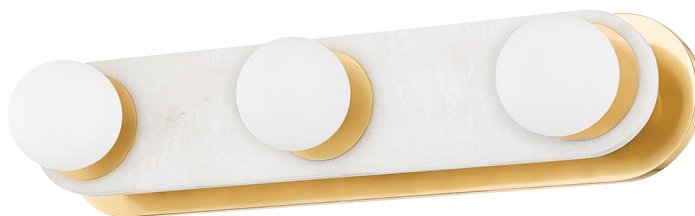

ZORA

H797303-AGB

Glass globes are backed in Aged Brass then displayed on a piece of Soft Thassos white marble and mounted to a similarly shaped piece of Aged Brass creating a gorgeous layering effect. The marble has very little veining or variation, and the streamlined racetrack silhouette gives the design a jewelry-like quality. The three-light sconce can be mounted horizontally or vertically making it ideal for the bath or powder room.

*Due to the one-of-a-kind nature of the medium, exact colors and patterns may vary slightly from the image shown.

FINISHES

AGED BRASS (AGB)

DIMENSIONS

Height: 20"

Width/Diameter: 4.75"

Length: "

Minimum Height: "

Maximum Height: "

Canopy/Backplate: 4.75"

Hanging Type:

Product Weight: 8lb

GLASS

Attachment:

Glass 1: Marble

Glass 2: