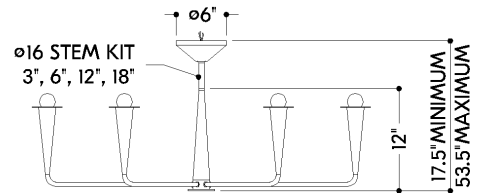

FINISHES

AGED BRASS

Coastal Suitable Finish (EPM): No

DIMENSIONS

Height: 12"

Width/Diameter: 39.75"

Minimum Height: 17.5"

Maximum Height: 53.5"

Canopy/Backplate: 6"

Hanging Type: 1-3" / 1-6" / 1-12" / 1-18" Stems

Product Weight: 10.32lb

Canopy/Backplate Shape: Round

Sloped Ceiling Compatible: Yes

Living Finish: No

Uplight Only: No

Shade

Gem Box Required (2"x3"): No

Dark Sky: No

SHIPPING

Carton 1: 43" x 38" x 15"

Carton 1 Weight: 22lb

Shipping Method: Truck Only

Country of Origin: VN

FRONT