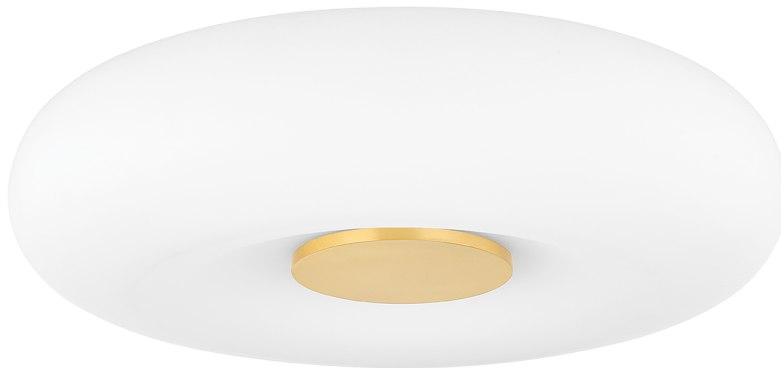

# IMANI

H789501-AGB

An LED allows Imani's soft, cloud-like form to make a big impact close to the ceiling. A metal button in Aged Brass or Polished Nickel at the center breaks up the large, rounded silhouette. This low profile flush mount is an obvious choice in hallways or bathrooms, but works well on lower ceilings and smaller spaces throughout the home.

## FINISHES

---

AGED BRASS (AGB)  
POLISHED NICKEL (PN)

## DIMENSIONS

---

Height: 3.75"  
Width/Diameter: 13.75"  
Length: "  
Minimum Height: "  
Maximum Height: "  
Canopy/Backplate: 8"  
Hanging Type:  
Product Weight: 5.3lb

## GLASS

---

Attachment:  
Glass 1: Glass  
Glass 2: