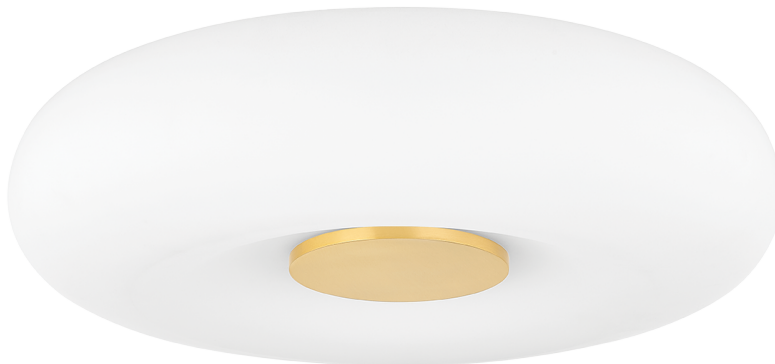

IMANI

H789501-AGB

An LED allows Imani's soft, cloud-like form to make a big impact close to the ceiling. A metal button in Aged Brass or Polished Nickel at the center breaks up the large, rounded silhouette. This low profile flush mount is an obvious choice in hallways or bathrooms, but works well on lower ceilings and smaller spaces throughout the home.

FINISHES

AGED BRASS (AGB)

POLISHED NICKEL (PN)

Coastal Suitable Finish (EPM): No

DIMENSIONS

Height: 3.75"

Width/Diameter: 13.75"

Canopy/Backplate: 8"

Product Weight: 5.3lb

Canopy/Backplate Shape: Round

Sloped Ceiling Compatible: No

Living Finish: No

Uplight Only: No

Shade

Shade 1: Glass

Shade 1 Finish: Opal Matte

Shade 1 Top Width: 8.25"

Shade 1 Bottom L/W: 0" / 13.75"

Shade 1 Height: 3.75"

ELECTRICAL

Bulb 1

Bulb Included: N/A

Socket: Integrated LED

Max Wattage: 12