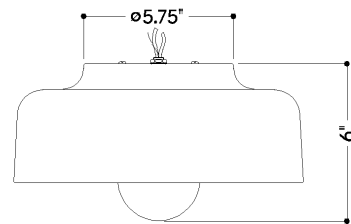

FINISHES

AGED BRASS w/ CERAMIC REACTIVE WHITE

DIMENSIONS

Height: 6"
Width/Diameter: 11"
Canopy/Backplate: 4.75"
Product Weight: 6.6lb
Canopy/Backplate Shape: Round
Sloped Ceiling Compatible: No
Living Finish: No
Uplight Only: No

Shade

Shade 1: Ceramic
Shade 1 Top Width: 5.75"
Shade 1 Bottom L/W: 0" / 14"
Shade 1 Height: 6"

ELECTRICAL

Bulb 1

Bulb Included: No
Socket: E26 Medium Base
Bulb Type: G25
Max Wattage: 15
Bulb Quantity: 1
Wire Length: 7"
Gem Box Required (2"x3"): No
Dark Sky: No

SHIPPING

Carton 1: 16" x 16" x 9"
Carton 1 Weight: 9lb
Shipping Method: Ground
Country of Origin: VN

FRONT

TOP