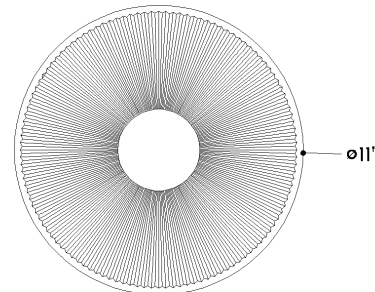

RAY

H778501-AGB/CRW

A contemporary flush mount with a drum-shaped shade, Ray serves as a powerful downlight. The reactive white ceramic resembles a limestone wash, adding texture and a rustic beauty. Reminiscent of a mushroom cap, the fluted interior brings a sense of organicism to the fixture. Part of THELIFESTYLEDCO® collection.

FINISHES

AGED BRASS w/ CERAMIC REACTIVE WHITE

DIMENSIONS

Height: 6"
Width/Diameter: 11"
Canopy/Backplate: 4.75"
Product Weight: 6.6lb
Canopy/Backplate Shape: Round
Sloped Ceiling Compatible: No
Living Finish: No
Uplight Only: No

Shade

Shade 1: Ceramic
Shade 1 Top Width: 5.75"
Shade 1 Bottom L/W: 0" / 14"
Shade 1 Height: 6"

ELECTRICAL

Bulb 1

Bulb Included: No
Socket: E26 Medium Base
Bulb Type: G25
Max Wattage: 15
Bulb Quantity: 1
Wire Length: 7"
Gem Box Required (2"x3"): No
Dark Sky: No

SHIPPING

Carton 1: 16" x 16" x 9"
Carton 1 Weight: 9lb
Shipping Method: Ground
Country of Origin: VN

FRONT

TOP