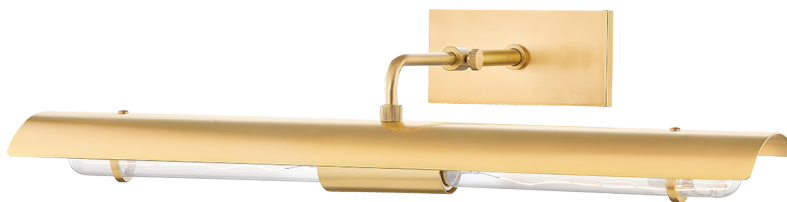

RAELYNN

H741102B-AGB

Raelynn is a fresh and fun take on a traditional picture light. A telescoping arm and a rotating reflector provide amazing adjustability to cast just-right light on artwork or photographs. Mechanical hardware details like the metal rings around the bulbs and the knurled hardware elevate the design. Available in aged brass or a two-tone aged old bronze finish.

FINISHES

AGED BRASS

Coastal Suitable Finish (EPM): No

DIMENSIONS

Height: 5.25"

Width/Diameter: 22.5"

Canopy/Backplate: 3"

Product Weight: 4lb

Extension: 12"

Top to Center: 1.5"

Canopy/Backplate Shape: Rectangle

Sloped Ceiling Compatible: No

Living Finish: No

Uplight Only: No

Shade

ELECTRICAL

Bulb 1

Bulb Included: No

Socket: E26 Medium Base

Bulb Type: T10-9

Max Wattage: 75

Bulb Quantity: 2

Bulb Included: No

Wire Length: 120"