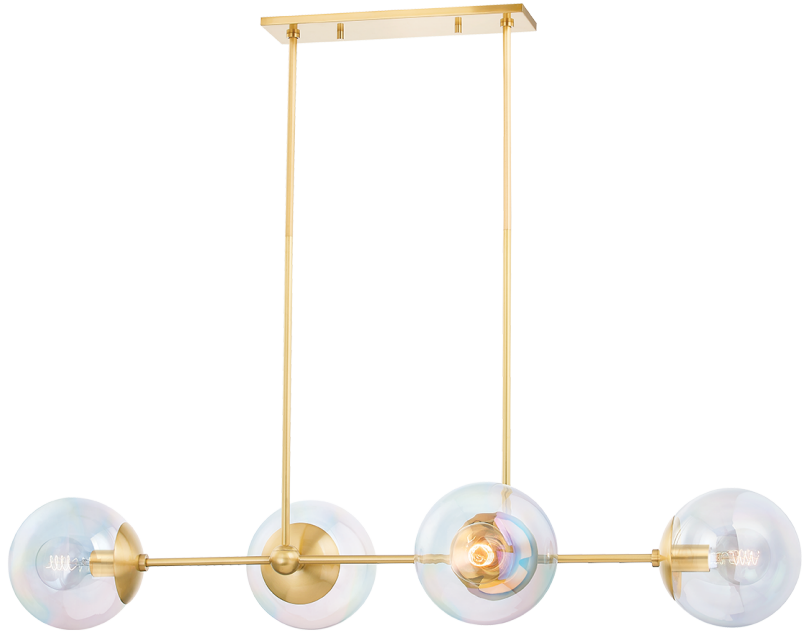

# OPHELIA

H726904-AGB

Ophelia is forward-thinking and fun. The combination of aged brass and iridescent glass globes is otherworldly, lending a softness to the wall sconce, island light, and chandelier.

## DIMENSIONS

Height: 11.25"

Width/Diameter: 21"

Length: 46.25"

Minimum Height: 11.5"

Maximum Height: 53.5"

Canopy/Backplate: 4.75"

Hanging Type: 1-3" / 1-6" / 1-12" / 1-18" Stems

Product Weight: 18.38lb

## GLASS

Attachment:

Glass 1:

Glass 2: