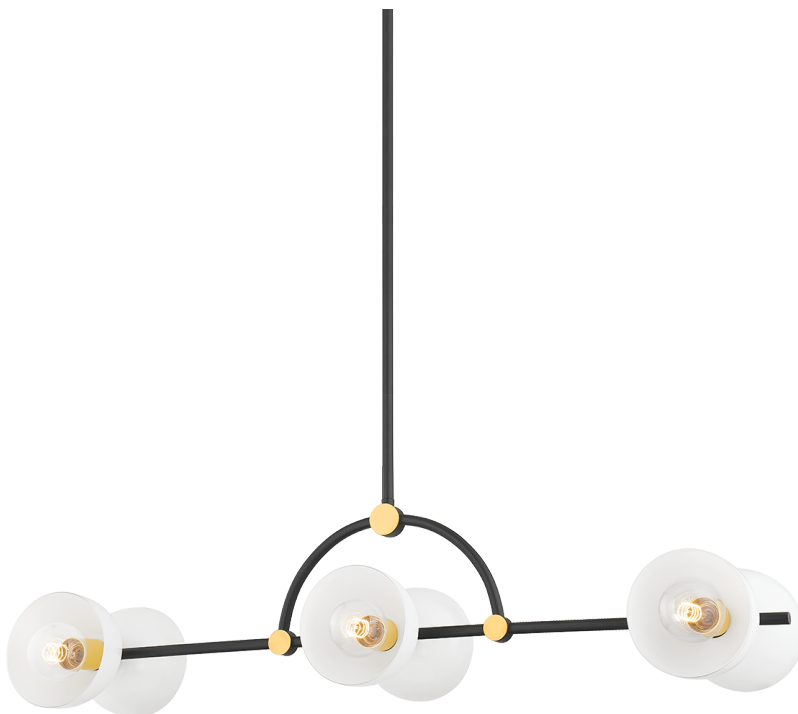

# BELLE

H724906-AGB/TBK

Cool contrast and fine form play well together in Belle's striking silhouette. The aged brass frame pops against the glossy white shades, featuring exposed bulbs for a futuristic effect. This 3-light bath sconce can be installed vertically or horizontally.

## DIMENSIONS

Height: 10.75"

Width/Diameter: 11.75"

Length: 43.25"

Minimum Height: 14.5"

Maximum Height: 50.5"

Canopy/Backplate: 5.25"

Hanging Type: 1-3" / 1-6" / 1-12" / 1-18" Stems

Product Weight: 8.8lb

## GLASS

Attachment:

Glass 1:

Glass 2: