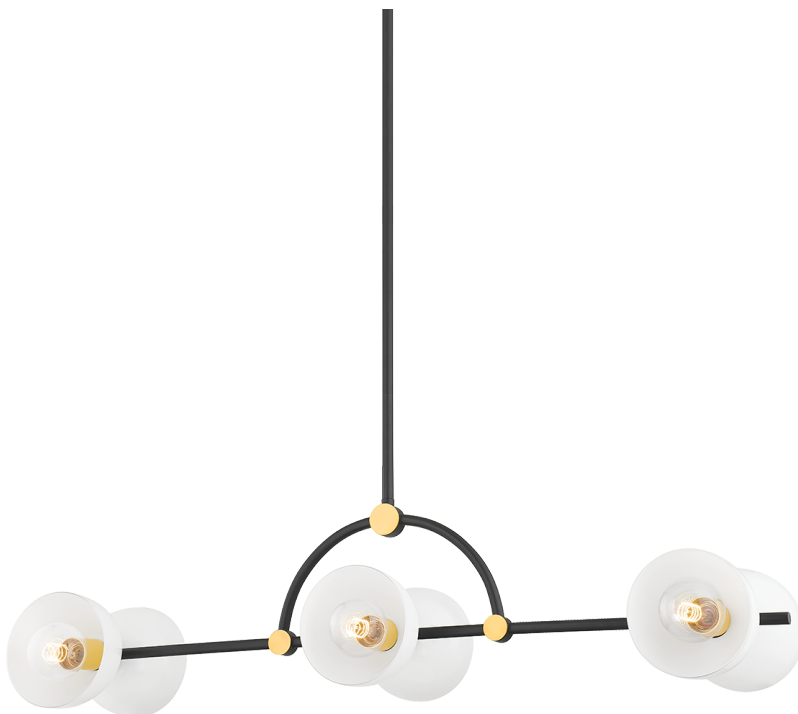

BELLE

H724906-AGB/TBK

Cool contrast and fine form play well together in Belle's striking silhouette. The aged brass frame pops against the glossy white shades, featuring exposed bulbs for a futuristic effect. Available as a chandelier, linear, 1 or 3-light wall sconce, and floor lamp.

FINISHES

AGED BRASS/TEXTURED BLACK COMBO
(AGB/TBK)

DIMENSIONS

Height: 10.75"

Width/Diameter: 11.75"

Length: 43.25"

Minimum Height: 14.5"

Maximum Height: 50.5"

Canopy/Backplate: 5.25"

Hanging Type: 1-3" / 1-6" / 1-12" / 1-18" Stems

Product Weight: 8.8lb

GLASS

Attachment:

Glass 1:

Glass 2:

LAMPING

Bulb 1

Bulb Included: No

Socket: E26 Medium Base

Bulb: G25 • 6 • 60 Watt Max

Voltage: 120

UL Rating: UL Damp

SHIPPING

Carton 1: 49" x 14" x 10"