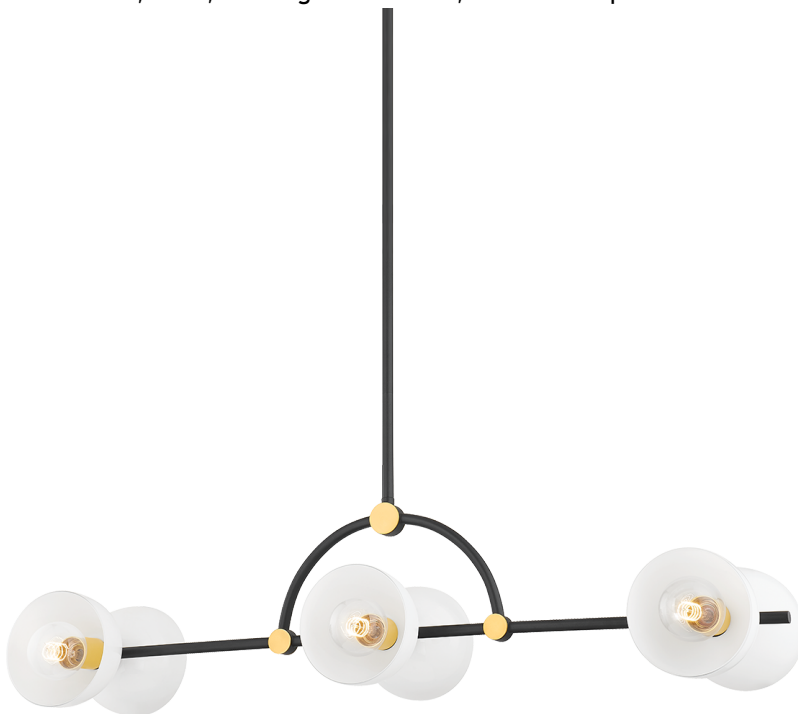

BELLE

H724906-AGB/TBK

Cool contrast and fine form play well together in Belle's striking silhouette. The aged brass frame pops against the glossy white shades, featuring exposed bulbs for a futuristic effect. Available as a chandelier, linear, 1 or 3-light wall sconce, and floor lamp.

FINISHES

AGED BRASS/TEXTURED BLACK COMBO
(AGB/TBK)

DIMENSIONS

Height: 10.75"

Width/Diameter: 11.75"

Length: 43.25"

Minimum Height: 14.5"

Maximum Height: 50.5"

Canopy/Backplate: 5.25"

Hanging Type: 1-3" / 1-6" / 1-12" / 1-18" Stems

Product Weight: 8.8lb

GLASS

Attachment:

Glass 1:

Glass 2:

LAMPING

Bulb 1

Bulb Included: No

Socket: E26 Medium Base

Bulb: G25 • 6 • 60 Watt Max

SHIPPING

Carton 1: 49" x 14" x 10"

Carton 1 Weight: 16lb

Shipping Method: Ground