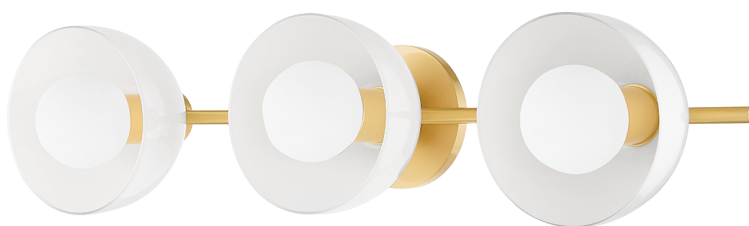

BELLE

H724303-AGB

Cool contrast and fine form play well together in Belle's striking silhouette. The aged brass frame pops against the glossy white shades, featuring exposed bulbs for a futuristic effect. This 3-light bath sconce can be installed vertically or horizontally.

FINISHES

AGED BRASS (AGB)
POLISHED NICKEL (PN)

DIMENSIONS

Height: 6.25"

Width/Diameter: 26"

Canopy/Backplate: 4.75"

Hanging Type:

Product Weight: 5.5lb

GLASS

Attachment:

Glass 1:

Glass 2:

LAMPING

Bulb 1

Bulb Included: No

Socket: E26 Medium Base