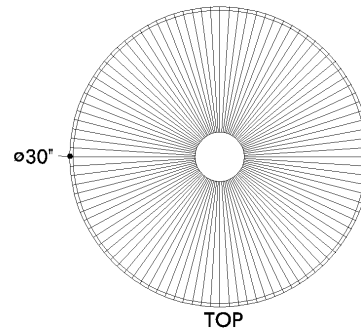

SONG

H682701L-AGB

Opposites attract in the characterful Song. A light jute shade pairs with decorative Aged Brass spheres to create a striking contrast in form and materiality. Resembling a piece of jewelry, the overall silhouette is fresh and modern. Available as a pendant or a wall sconce, Song provides comforting illumination wherever it is placed. Part of our Dabito x Mitzi Tastemakers collection.

*Due to the one-of-a-kind nature of the medium, exact colors and patterns may vary slightly from the image shown.

FINISHES

AGED BRASS

DIMENSIONS

Height: 17.5"
Width/Diameter: 30"
Minimum Height: 21.25"
Maximum Height: 131.25"
Canopy/Backplate: 5.5"
Hanging Type: 120" Fabric Covered Cord
Product Weight: 11lb
Canopy/Backplate Shape: Round
Sloped Ceiling Compatible: Yes
Living Finish: No
Uplight Only: Yes

Shade

Shade 1: Natural Woven
Shade 1 Finish: Jute String
Shade 1 Top Width: 3.75"
Shade 1 Bottom L/W: 0" / 30"
Shade 1 Height: 10"

ELECTRICAL

Bulb 1

Bulb Included: No
Socket: E26 Medium Base
Bulb Type: G40
Max Wattage: 25
Bulb Quantity: 1
Wire Length: 120"
Cord Type: SVT BLACK FABRIC
Gem Box Required (2"x3"): No
Dark Sky: No

SHIPPING

Carton 1: 34" x 34" x 15"
Carton 1 Weight: 16lb
Shipping Method: Ground
Country of Origin: VN

FRONT

TOP