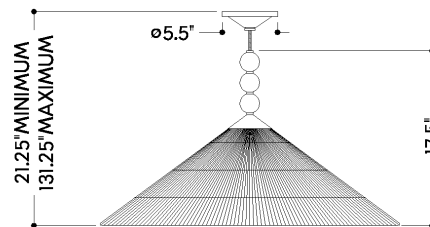

SONG

H682701L-AGB

Opposites attract in the characterful Song. A light jute shade pairs with decorative Aged Brass spheres to create a striking contrast in form and materiality. Resembling a piece of jewelry, the overall silhouette is fresh and modern. Available as a pendant or a wall sconce, Song provides comforting illumination wherever it is placed. Part of our Dabito x Mitzi Tastemakers collection.

*Due to the one-of-a-kind nature of the medium, exact colors and patterns may vary slightly from the image shown.

FINISHES

AGED BRASS

DIMENSIONS

Height: 17.5"
Width/Diameter: 30"
Minimum Height: 21.25"
Maximum Height: 131.25"
Canopy/Backplate: 5.5"
Hanging Type: 120" Fabric Covered Cord
Product Weight: 11lb
Canopy/Backplate Shape: Round
Sloped Ceiling Compatible: Yes
Living Finish: No
Uplight Only: Yes

Shade

Shade 1: Natural Woven
Shade 1 Finish: Jute String
Shade 1 Top Width: 3.75"
Shade 1 Bottom L/W: 0" / 30"
Shade 1 Height: 10"

ELECTRICAL

Bulb 1

Bulb Included: No
Socket: E26 Medium Base
Bulb Type: G40
Max Wattage: 25
Bulb Quantity: 1
Wire Length: 120"
Cord Type: SVT BLACK FABRIC
Gem Box Required (2"x3"): No
Dark Sky: No

SHIPPING

Carton 1: 34" x 34" x 15"
Carton 1 Weight: 16lb
Shipping Method: Ground
Country of Origin: VN

FRONT