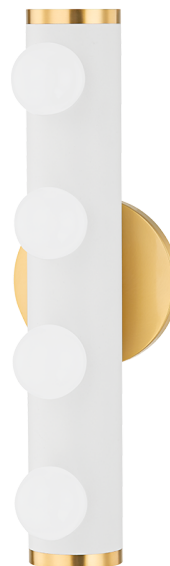

PENNY

H631304-AGB/TWH

Penny gives familiar Hollywood-style lighting a fresh feel. Small opal matte globes spread across a cylinder of textured white or textured black for a glamorous look that provides ample bright light. An aged brass backplate and decorative end caps give the fixture a fun, updated look. With the ability to mount horizontally or vertically, Penny makes perfect sense over or alongside the vanity in the bath.

FINISHES

AGED BRASS (AGB)

AGED BRASS/TEXTURED BLACK COMBO

(AGB/TBK)

Coastal Suitable Finish (EPM): No

DIMENSIONS

Height: 15"

Width/Diameter: 4.75"

Canopy/Backplate: 4.75"

Product Weight: 4.5lb

Extension: 4.25"

Canopy/Backplate Shape: Round

Sloped Ceiling Compatible: No

Living Finish: No

Uplight Only: No

Shade

ELECTRICAL

Bulb 1

Bulb Included: No

Socket: E12 Candelabra Base

Bulb Type: G16.5

Max Wattage: 25

Bulb Quantity: 4

Bulb Included: No

Wire Length: 120"

Gem Box Required (2"x3"): No

Dark Sky: No

SHIPPING

Carton 1: 18" x 7" x 6"

Carton 1 Weight: 6lb

Shipping Method: Ground

Country of Origin: CN