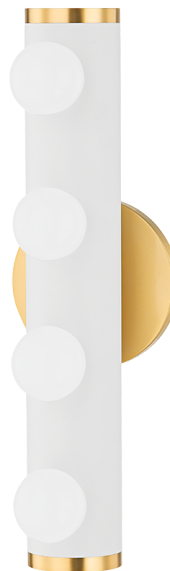

# PENNY

H631304-AGB/TWH

Penny gives familiar Hollywood-style lighting a fresh feel. Small opal matte globes spread across a cylinder of textured white or textured black for a glamorous look that provides ample bright light. An aged brass backplate and decorative end caps give the fixture a fun, updated look. With the ability to mount horizontally or vertically, Penny makes perfect sense over or alongside the vanity in the bath.

## FINISHES

AGED BRASS (AGB)  
AGED BRASS/TEXTURED BLACK COMBO  
(AGB/TBK)

## DIMENSIONS

Height: 15"

Width/Diameter: 4.75"

Canopy/Backplate: 4.75"

Hanging Type:

Product Weight: 4.5lb

## GLASS

Attachment:

Glass 1:

Glass 2: