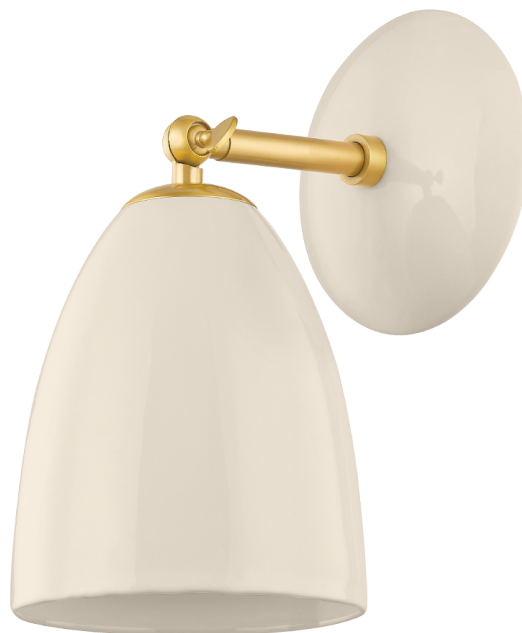

# KIRSTEN

H558101-AGB/CCR

The Kirsten Wall Sconce is a relaxed style with quiet confidence. Instead of traditional glass or metal, the backplate and shade are crafted from ceramic, featuring a glossy cream finish and aged brass accents. The alluring hue will pop against painted walls, creating visual interest in the softest of ways.

## FINISHES

AGED BRASS/CERAMIC CREAM (AGB/CCR)

## DIMENSIONS

Height: 11.5"

Width/Diameter: 6.25"

Canopy/Backplate: 6"

Hanging Type:

Product Weight: 2.42lb

## GLASS

Attachment:

Glass 1: Ceramic

Glass 2: