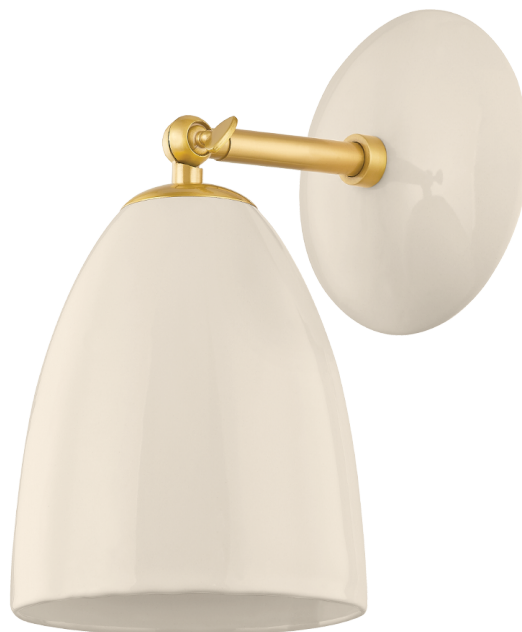

# KIRSTEN

H558101-AGB/CCR

The Kirsten Wall Sconce is a relaxed style with quiet confidence. Instead of traditional glass or metal, the backplate and shade are crafted from ceramic, featuring a glossy cream finish and aged brass accents. The alluring hue will pop against painted walls, creating visual interest in the softest of ways.

## FINISHES

AGED BRASS/CERAMIC CREAM (AGB/CCR)

## DIMENSIONS

Height: 11.5"

Width/Diameter: 6.25"

Canopy/Backplate: 6"

Hanging Type:

Product Weight: 2.42lb

## GLASS

Attachment:

Glass 1: Ceramic

Glass 2: