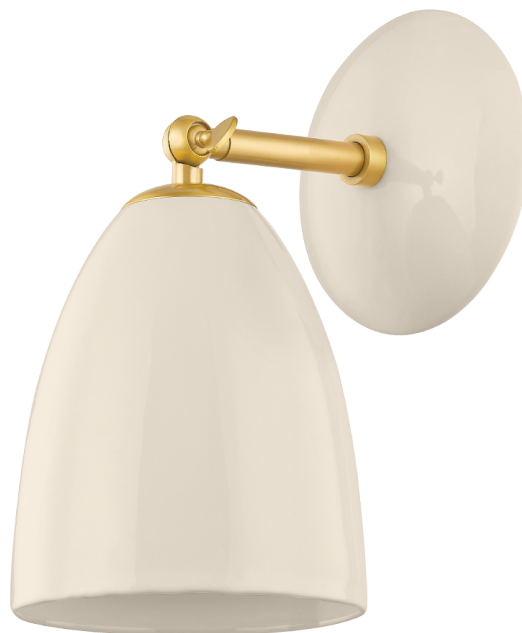

KIRSTEN

H558101-AGB/CCR

The Kirsten Wall Sconce is a relaxed style with quiet confidence. Instead of traditional glass or metal, the backplate and shade are crafted from ceramic, featuring a glossy cream finish and aged brass accents. The alluring hue will pop against painted walls, creating visual interest in the softest of ways.

FINISHES

AGED BRASS/CERAMIC CREAM (AGB/CCR)

DIMENSIONS

Height: 11.5"

Width/Diameter: 6.25"

Canopy/Backplate: 6"

Hanging Type:

Product Weight: 2.42lb

GLASS

Attachment:

Glass 1: Ceramic

Glass 2:

LAMPING

Bulb 1

Bulb Included: No

Socket: E26 Medium Base