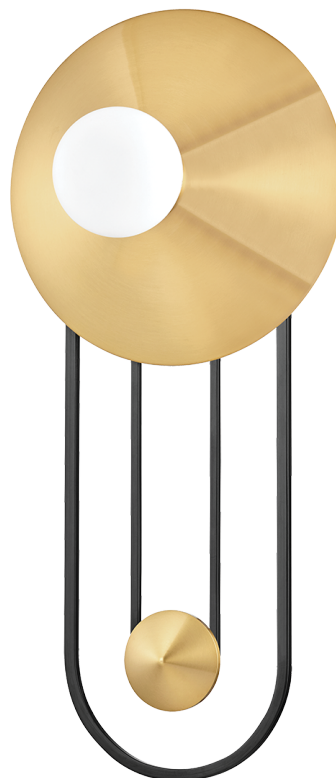

VENUS

H549101-AOB

A true visionary, Venus shines brighter than her namesake, telling a visual story of balance along the way. Venus embraces the idea of lighting as art, serving as both a striking light fixture and art piece. A brass conical collar anchors the design with metalwork looping playfully to reveal a dueling brass accent. Venus' beauty is boundless, making her the perfect accoutrement to actual art or blank space alike.

FINISHES

AGED BRASS/OLD BRONZE (AOB)

DIMENSIONS

Height: 19.5"

Width/Diameter: 9"

Canopy/Backplate: 8"

Hanging Type:

Product Weight: 4lb

GLASS

Attachment:

Glass 1:

Glass 2:

LAMPING

Bulb 1

Bulb Included: No

Socket: E26 Medium Base