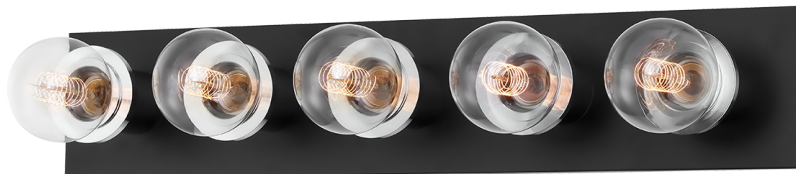

BRANDI

H526305-PC/SBK

Industrial glamour reigns supreme in Brandi's edgy silhouette. Exposed bulbs are effortlessly cool while high wattage finishes add sophisticated flair. Available in multiple styles, our favorite is the bath and vanity light. Retro meets modern, Brandi gives just the right light to perfect your pout.

FINISHES

Aged Brass/soft Black (AGB/SBK)
Polished Chrome/soft Black (PC/SBK)

DIMENSIONS

Height: 4.75"

Width/Diameter: 24"

Canopy/Backplate: 0"

Hanging Type:

Product Weight: 3.2lb

GLASS

Attachment:

Glass 1:

Glass 2:

LAMPING

Bulb 1

Bulb Included: No

Socket: E26 Medium Base