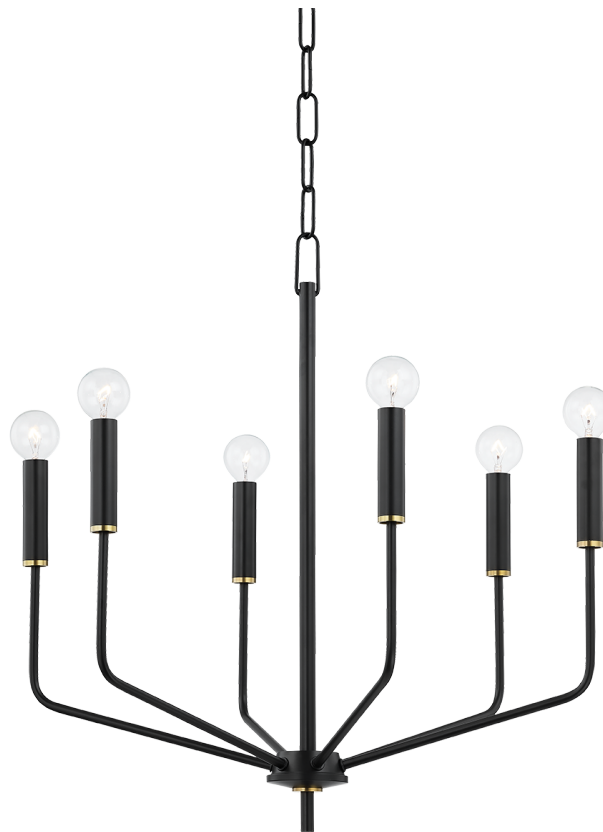

BAILEY

H516806-AGB/SBK

Bailey is not your traditional candelabra—in fact, she's had quite the glow up. Svelte arms extend upwards to greet metal candlesticks and globe bulbs, all hanging gracefully from a delicate chain. Designed with you in mind, Bailey is available in six, eight, or 15-light options. Working with a long dining room table? Place two of the six-light versions at least 2.5' apart. Finish options include aged brass, polished nickel, and soft black.

Minimum Height: 26.5"

Maximum Height: 77.5"

Canopy/Backplate: 4.75"

Product Weight: 9.2lb

Canopy/Backplate Shape: Round

Sloped Ceiling Compatible: No

Living Finish: No

Uplight Only: No

Shade

ELECTRICAL

Bulb 1

Bulb Included: No

Socket: E12 Candelabra Base

Bulb Type: G16.5

Max Wattage: 60

Bulb Quantity: 6

Bulb Included: No

Wire Length: 120"

Gem Box Required (2"x3"): No

Dark Sky: No

SHIPPING

Carton 1: 25" x 23" x 17"

Carton 1 Weight: 11lb

Shipping Method: Ground