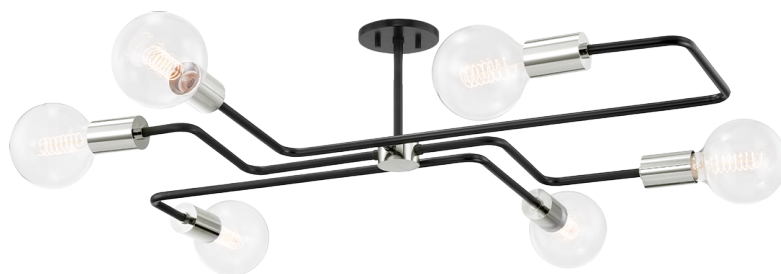

JENA

H488606S-PN/TBK

Jena sprawls like a circuit grid, creating an industrial web of intricately laid metalwork up above. Not for the faint of heart, Jena brings high design wherever she goes. Armed with six globe lights, Jena can brighten a bedroom, office, or playroom. Available in two sizes and finishes: aged brass or polished nickel.

FINISHES

AGED BRASS/TEXTURED BLACK COMBO
(AGB/TBK)
POLISHED NICKEL/TEXTURED BLACK (PN/TBK)

DIMENSIONS

Height: 10.25"

Width/Diameter: 40"

Length: 40"

Canopy/Backplate: 5.5"

Hanging Type:

Product Weight: 9.9lb

GLASS

Attachment:

Glass 1:

Glass 2:

LAMPING

Bulb 1

Bulb Included: No