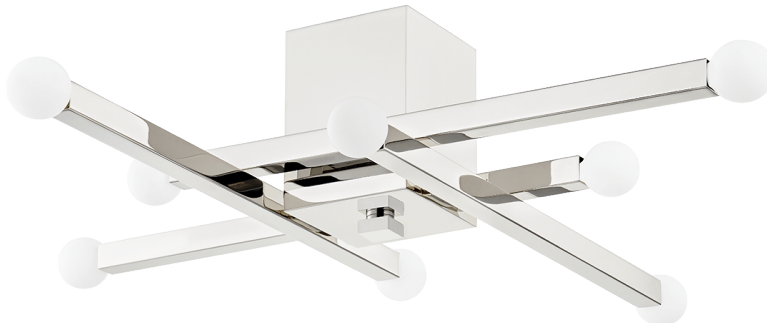

DONA

H463508-PN

FINISHES

AGED BRASS (AGB)

POLISHED NICKEL (PN)

Coastal Suitable Finish (EPM): No

DIMENSIONS

Height: 7"

Width/Diameter: 32"

Product Weight: 6lb

Canopy/Backplate Shape: Square

Sloped Ceiling Compatible: No

Living Finish: No

Uplight Only: No

Shade

ELECTRICAL

Bulb 1

Bulb Included: No

Socket: E12 Candelabra Base

Bulb Type: G16.5

Max Wattage: 4

Bulb Quantity: 8

Bulb Included: No

Wire Length: 7"

Gem Box Required (2"x3"): No

Dark Sky: No

SHIPPING

Carton 1: 24" x 24" x 10"

Carton 1 Weight: 15lb

Shipping Method: Ground

Country of Origin: CN