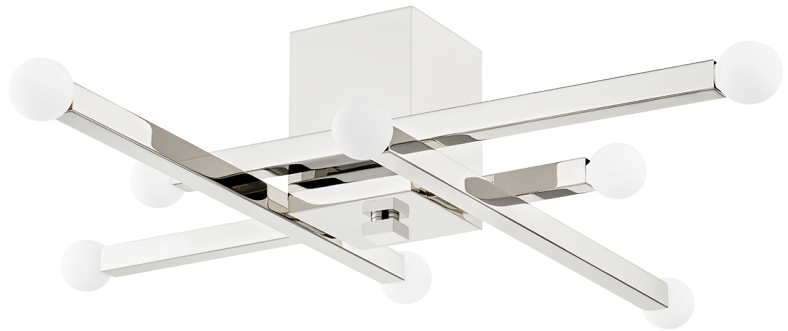

DONA

H463508-PN

FINISHES

AGED BRASS (AGB)
POLISHED NICKEL (PN)

DIMENSIONS

Height: 7"

Width/Diameter: 32"

Canopy/Backplate: 0"

Hanging Type:

Product Weight: 6lb

GLASS

Attachment:

Glass 1:

Glass 2:

LAMPING

Bulb 1

Bulb Included: No

Socket: E12 Candelabra Base

Bulb: G16.5 • 8 • 4 Watt Max

Voltage: 120 VAC

UL Rating: UL Damp

SHIPPING

Carton 1: 24" x 24" x 10"

Carton 1 Weight: 15lb