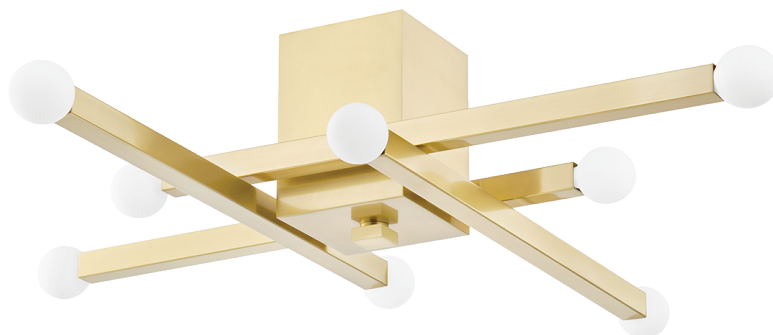

## FINISHES

---

AGED BRASS (AGB)  
POLISHED NICKEL (PN)

## DIMENSIONS

---

Height: 7"

Width/Diameter: 32"

Canopy/Backplate: 0"

Hanging Type:

Product Weight: 8lb

## GLASS

---

Attachment:

Glass 1:

Glass 2: