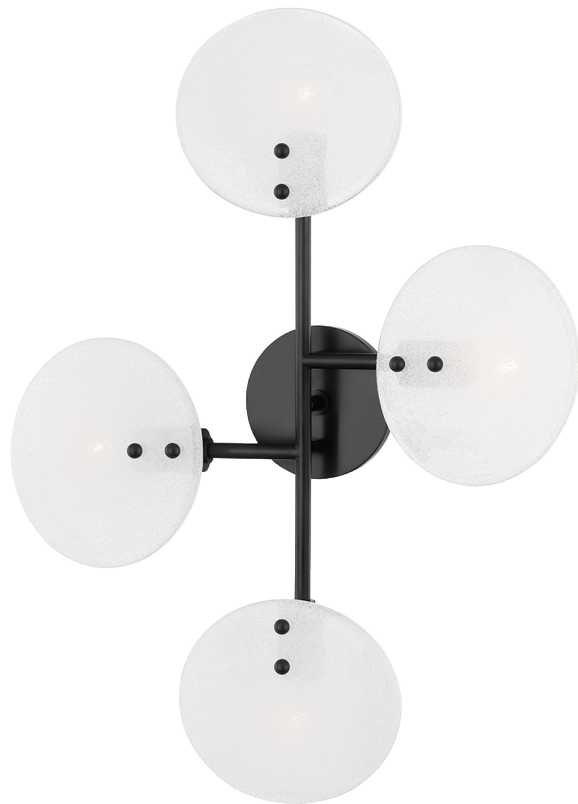

GISELLE

H428604-OB

FINISHES

AGED BRASS (AGB)
OLD BRONZE (OB)

DIMENSIONS

Height: 23.5"

Width/Diameter: 18"

Canopy/Backplate: 4.75"

Hanging Type:

Product Weight: 6lb

GLASS

Attachment:

Glass 1: Glass

Glass 2:

LAMPING

Bulb 1

Bulb Included: No

Socket: E12 Candelabra Base

Bulb: G16.5 • 4 • 6 Watt Max

SHIPPING

Carton 1: 22" x 15" x 10"

Carton 1 Weight: 11lb

Shipping Method: Ground