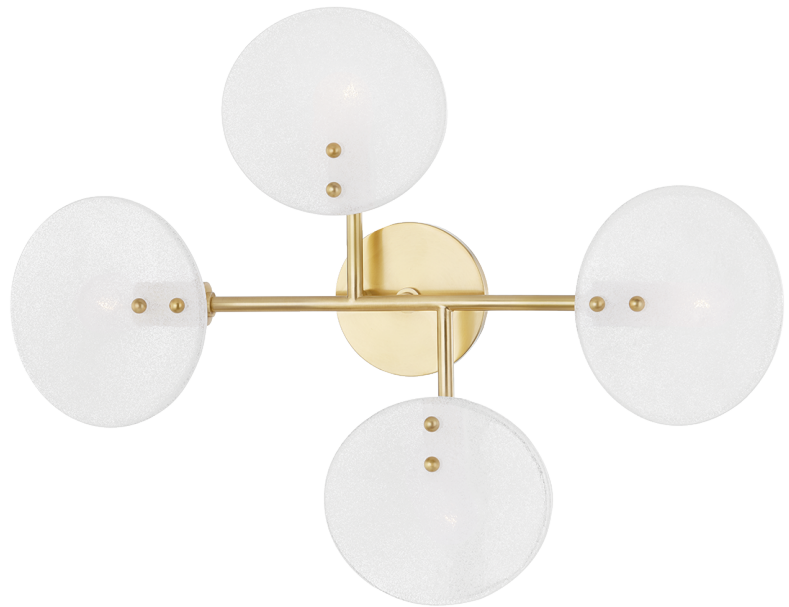

GISELLE

H428604-AGB

FINISHES

AGED BRASS (AGB)
OLD BRONZE (OB)

DIMENSIONS

Height: 23.5"

Width/Diameter: 18"

Canopy/Backplate: 4.75"

Hanging Type:

Product Weight: 6lb

GLASS

Attachment:

Glass 1: Glass

Glass 2:

LAMPING

Bulb 1

Bulb Included: No

Socket: E12 Candelabra Base

Bulb: G16.5 • 4 • 6 Watt Max

Voltage: 120 VAC

UL Rating: UL Damp

SHIPPING

Carton 1: 22" x 15" x 10"

Carton 1 Weight: 11lb