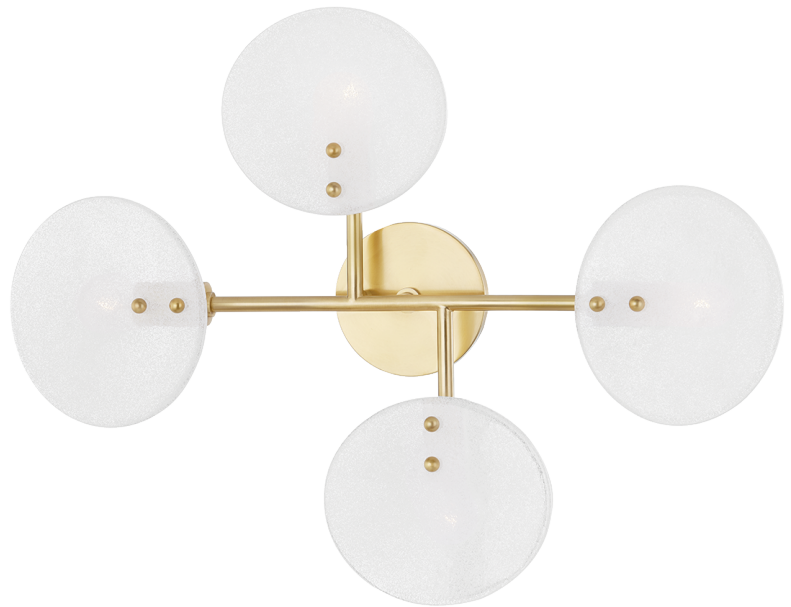

# GISELLE

H428604-AGB

---

## FINISHES

---

AGED BRASS (AGB)  
OLD BRONZE (OB)

## DIMENSIONS

---

Height: 23.5"

Width/Diameter: 18"

Canopy/Backplate: 4.75"

Hanging Type:

Product Weight: 6lb

## GLASS

---

Attachment:

Glass 1: Glass

Glass 2: