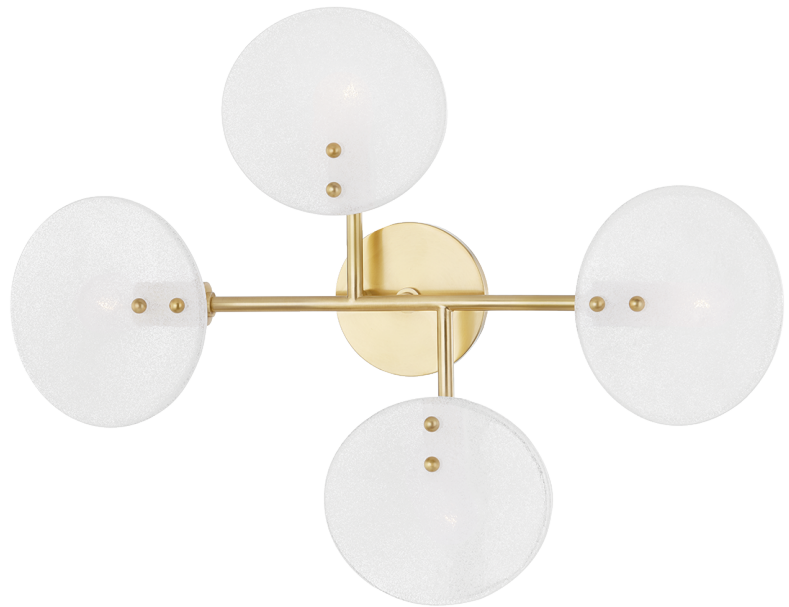

# GISELLE

H428604-AGB

---

## FINISHES

---

AGED BRASS (AGB)  
OLD BRONZE (OB)

## DIMENSIONS

---

Height: 23.5"

Width/Diameter: 18"

Canopy/Backplate: 4.75"

Hanging Type:

Product Weight: 6lb

## GLASS

---

Attachment:

Glass 1: Glass

Glass 2: