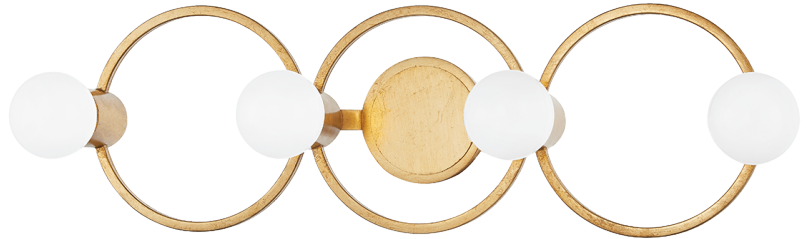

# HOPE

H413304-GL

---

## DIMENSIONS

---

Height: 8.25"

Width/Diameter: 28"

Canopy/Backplate: 4.75"

Product Weight: 6.27lb

Extension: 6.5"

Top to Center: 2.375"

Canopy/Backplate Shape: Round

Sloped Ceiling Compatible: No

Living Finish: No

Uplight Only: No

## Shade

---

Shade 1: