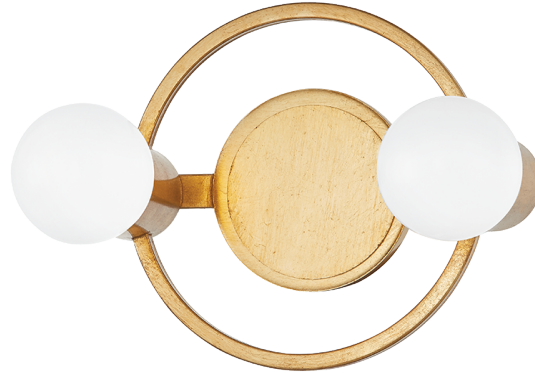

HOPE

H413302-GL

FINISHES

GOLD LEAF (GL)

Coastal Suitable Finish (EPM): No

DIMENSIONS

Height: 8.25"

Width/Diameter: 11.5"

Canopy/Backplate: 4.75"

Product Weight: 3.74lb

Extension: 6.5"

Top to Center: 2.375"

Canopy/Backplate Shape: Round

Sloped Ceiling Compatible: No

Living Finish: No

Uplight Only: No

Shade

ELECTRICAL

Bulb 1

Bulb Included: No

Socket: E26 Medium Base

Max Wattage: 60

Bulb Quantity: 2

Bulb Included: No