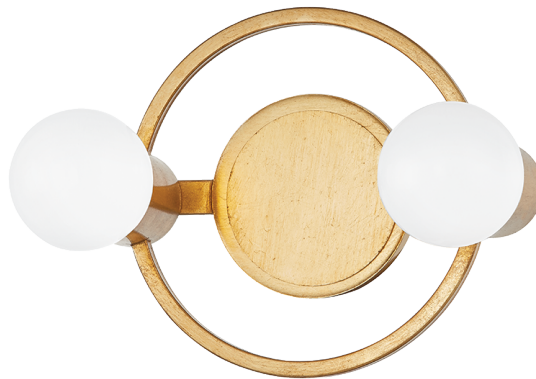

HOPE

H413302-GL

FINISHES

GOLD LEAF (GL)

DIMENSIONS

Height: 8.25"

Width/Diameter: 11.5"

Canopy/Backplate: 4.75"

Hanging Type:

Product Weight: 3.74lb

GLASS

Attachment:

Glass 1:

Glass 2:

LAMPING

Bulb 1