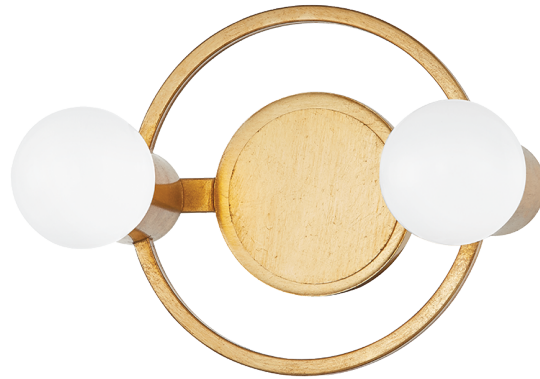

HOPE

H413302-GL

FINISHES

GOLD LEAF (GL)

DIMENSIONS

Height: 8.25"

Width/Diameter: 11.5"

Canopy/Backplate: 4.75"

Hanging Type:

Product Weight: 3.74lb

GLASS

Attachment:

Glass 1:

Glass 2:

LAMPING

Bulb 1