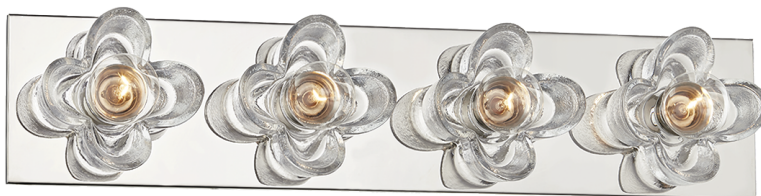

## FINISHES

---

AGED BRASS (AGB)  
OLD BRONZE (OB)  
POLISHED NICKEL (PN)

## DIMENSIONS

---

Height: 4.75"

Width/Diameter: 22"

Canopy/Backplate: 0"

Hanging Type:

Product Weight: 8.76lb

## GLASS

---

Attachment:

Glass 1: Glass

Glass 2: