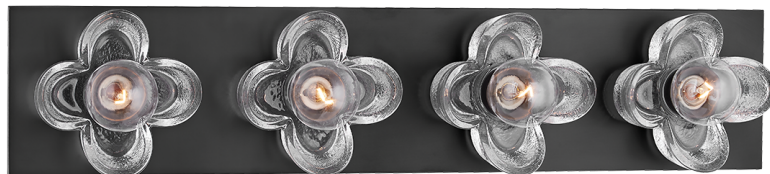

## FINISHES

---

AGED BRASS (AGB)  
OLD BRONZE (OB)  
POLISHED NICKEL (PN)

## DIMENSIONS

---

Height: 4.75"

Width/Diameter: 22"

Canopy/Backplate: 0"

Hanging Type:

Product Weight: 8.76lb

## GLASS

---

Attachment:

Glass 1: Glass

Glass 2: