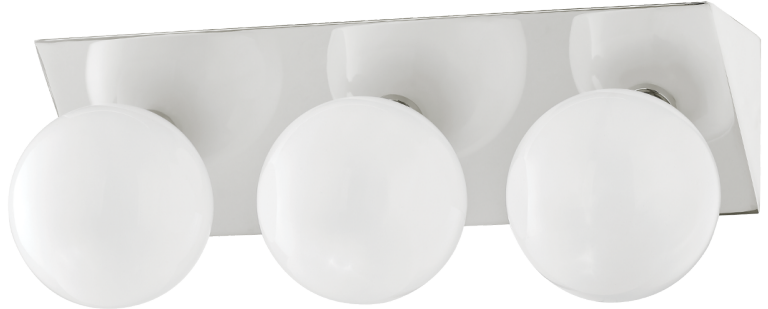

## FINISHES

---

POLISHED NICKEL

## DIMENSIONS

---

Height: 7"

Width/Diameter: 18.25"

Extension: 7"

Canopy/Backplate Shape: Rectangle

Sloped Ceiling Compatible: No

Living Finish: No

## Shade

---

Shade 1: Glass

Shade 1 Finish: Opal Glossy

Shade 1 Top Width: 5.25"

Shade 1 Bottom L/W: 0" / 5.25"

Shade 1 Height: 5.25"

Replacement Glass Item #(s): GLS-H385301-PN

### Bulb 1

Bulb Included: No

Socket: G9

Max Wattage: 6

Bulb Quantity: 3

Wire Length: 7"

Gem Box Required (2"x3"): No

Dark Sky: No