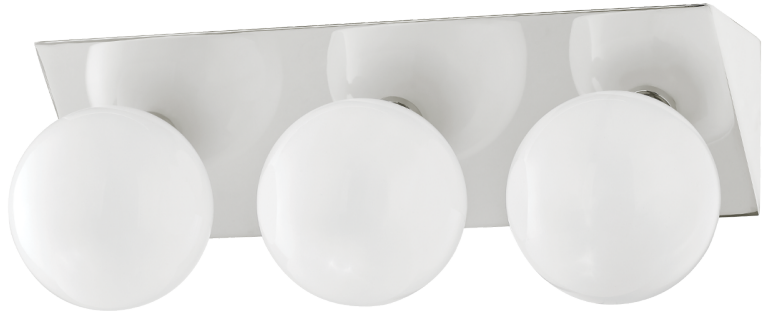

ASPYN

H385303-PN

FINISHES

POLISHED NICKEL (PN)

Coastal Suitable Finish (EPM): No

DIMENSIONS

Height: 7"

Width/Diameter: 18.25"

Extension: 7"

Canopy/Backplate Shape: Rectangle

Sloped Ceiling Compatible: No

Living Finish: No

Uplight Only: No

Shade

Shade 1: Glass

Shade 1 Top Width: 5.25"

Shade 1 Bottom L/W: 0" / 5.25"

Shade 1 Height: 5.25"

Replacement Glass Item #(s): GLS-H385301-PN

ELECTRICAL

Bulb 1

Bulb Included: No

Socket: G9

Max Wattage: 4

Bulb Quantity: 3

Bulb Included: No

Wire Length: 120"

Gem Box Required (2"x3"): No

Dark Sky: No

SHIPPING

Carton 1: 21" x 16" x 8"

Carton 1 Weight: 9lb