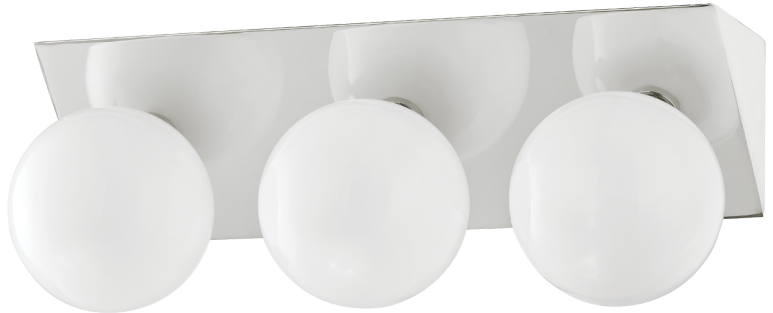

ASPYN

H385303-PN

FINISHES

POLISHED NICKEL (PN)

DIMENSIONS

Height: 7"

Width/Diameter: 18.25"

Canopy/Backplate: 0"

Hanging Type:

GLASS

Attachment:

Glass 1: Glass

Glass 2:

LAMPING

Bulb 1

Bulb Included: No

Socket: G9

Bulb: 3 • 4 Watt Max

Voltage: 120 VAC

UL Rating: UL Damp

SHIPPING

Carton 1: 21" x 16" x 8"

Carton 1 Weight: 9lb

Shipping Method: Ground