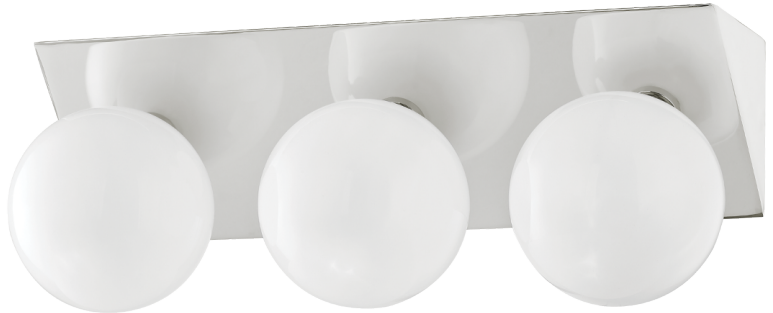

## FINISHES

---

POLISHED NICKEL (PN)

## DIMENSIONS

---

Height: 7"

Width/Diameter: 18.25"

Canopy/Backplate: 0"

Hanging Type:

## GLASS

---

Attachment:

Glass 1: Glass

Glass 2: