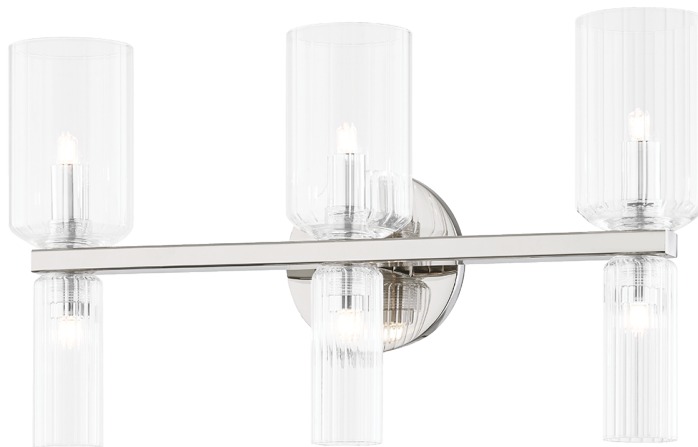

# TABITHA

H384303-PN

---

## FINISHES

POLISHED NICKEL

---

## DIMENSIONS

Height: 10.25"  
Width/Diameter: 18.25"  
Canopy/Backplate: 4.75"  
Product Weight: 4lb  
Extension: 4"  
Top to Center: 5.5"  
Canopy/Backplate Shape: Round  
Sloped Ceiling Compatible: No  
Living Finish: No  
Uplight Only: Yes

## Shade

Shade 1: Glass  
Shade 1 Finish: Clear Optic  
Shade 1 Top Width: 3.25"  
Shade 1 Bottom L/W: 0" / 3.25"  
Shade 1 Height: 5.25"  
Shade 2: Glass  
Shade 2 Finish: Clear Optic  
Shade 2 Top Width: 2"  
Shade 2 Bottom L/W: 0" / 2"  
Shade 2 Height: 4.5"  
Replacement Glass Item #(s): GLS-H384301-L