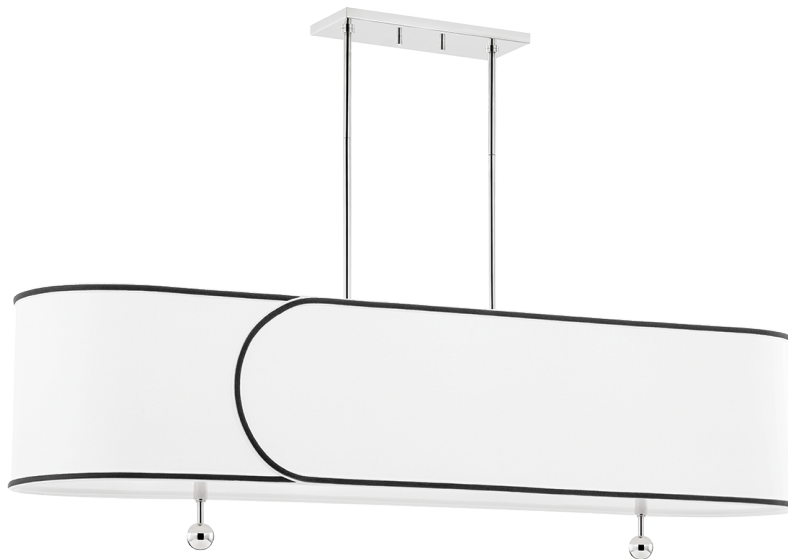

ZARA

H381905-PN

FINISHES

POLISHED NICKEL (PN)

DIMENSIONS

Height: 15"

Width/Diameter: 47.25"

Minimum Height: 18"

Maximum Height: 45"

Canopy/Backplate: 0"

Hanging Type: 1-3" / 1-6" / 1-12" / 1-18" Stems

Product Weight: 16lb

GLASS

Attachment:

Glass 1: Linen

Glass 2:

LAMPING

Bulb 1

Bulb Included: No

Socket: E26 Medium Base

Bulb: 5 • 60 Watt Max

Voltage: 120 VAC

UL Rating: UL Damp

SHIPPING