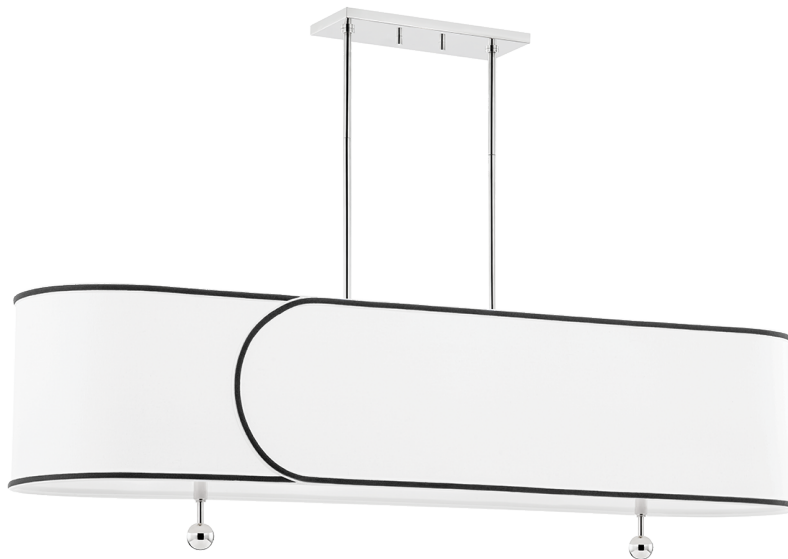

ZARA

H381905-PN

FINISHES

Polished Nickel (PN)

DIMENSIONS

Height: 15"

Width/Diameter: 47.25"

Minimum Height: 18"

Maximum Height: 45"

Canopy/Backplate: 0"

Hanging Type: 1-3" / 1-6" / 1-12" / 1-18" Stems

Product Weight: 16lb

GLASS

Attachment:

Glass 1: Linen

Glass 2:

LAMPING

Bulb 1

Bulb Included: No

Socket: E26 Medium Base

Bulb: 5 • 60 Watt Max

Voltage: 120 VAC

UL Rating: UL Damp

SHIPPING