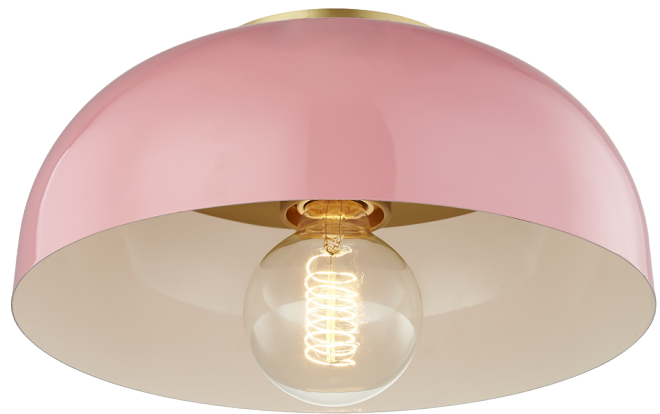

AVERY

H199501S-AGB/PK

FINISHES

Aged Brass/cream (AGB/CR)
Aged Brass/pink (AGB/PK)
Polished Nickel/navy (PN/NVY)

DIMENSIONS

Height: 7"
Width/Diameter: 11"

Canopy/Backplate: 4.75"
Hanging Type:
Product Weight: 7lb

GLASS

Attachment: Socket Ring
Glass 1: Steel
Glass 2:

LAMPING

Bulb 1
Bulb Included: No
Socket: E26 Medium Base
Bulb: G25 • 1 • 60 Watt Max

SHIPPING

Carton 1: 15" x 15" x 10"
Carton 1 Weight: 5lb
Shipping Method: Ground