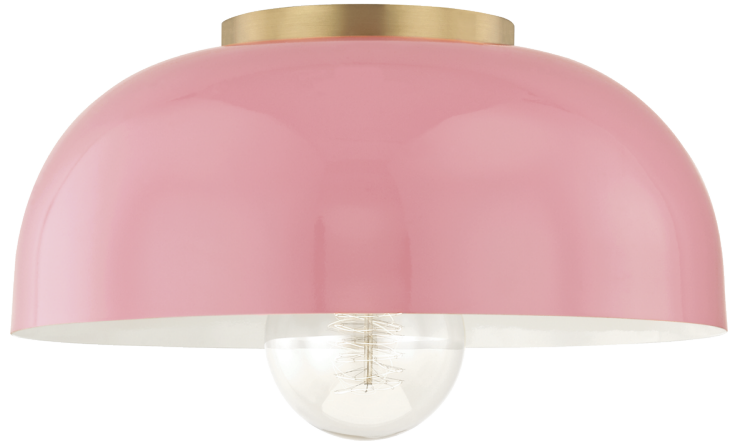

## FINISHES

---

Aged Brass/cream (AGB/CR)  
Aged Brass/pink (AGB/PK)  
Polished Nickel/navy (PN/NVY)  
Coastal Suitable Finish (EPM): No

## DIMENSIONS

---

Height: 8.5"  
Width/Diameter: 14"  
Canopy/Backplate: 4.75"  
Product Weight: 10lb  
Canopy/Backplate Shape: Round  
Sloped Ceiling Compatible: No  
Living Finish: No  
Uplight Only: No

## Shade

---

Attachment: Socket Ring  
Shade 1: Steel  
Shade 1 Finish: Glossy  
Shade 1 Top Width: 14"  
Shade 1 Height: 7"