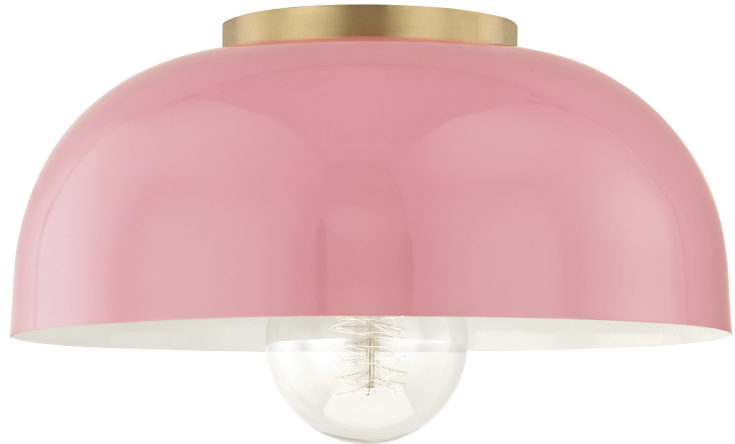

## FINISHES

---

Aged Brass/cream (AGB/CR)  
Aged Brass/pink (AGB/PK)  
Polished Nickel/navy (PN/NVY)

## DIMENSIONS

---

Height: 8.5"

Width/Diameter: 14"

Canopy/Backplate: 4.75"

Hanging Type:

Product Weight: 10lb

## GLASS

---

Attachment: Socket Ring

Glass 1: Steel

Glass 2: