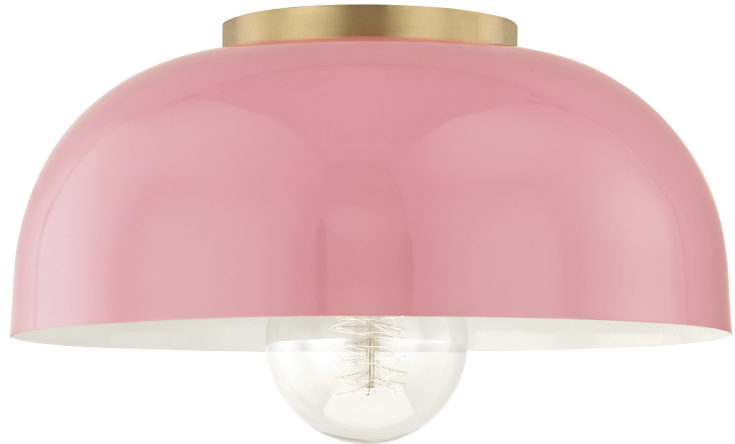

AVERY

H199501L-AGB/PK

FINISHES

Aged Brass/cream (AGB/CR)
Aged Brass/pink (AGB/PK)
Polished Nickel/navy (PN/NVY)

DIMENSIONS

Height: 8.5"

Width/Diameter: 14"

Canopy/Backplate: 4.75"

Hanging Type:

Product Weight: 10lb

GLASS

Attachment: Socket Ring

Glass 1: Steel

Glass 2:

LAMPING

Bulb 1

Socket: E26 Medium Base

Bulb: G40 • 1 • 60 Watt Max

Voltage: 120 VAC

UL Rating: UL Damp

SHIPPING

Carton 1: 22" x 16" x 9"

Carton 1 Weight: 8lb

Shipping Method: Ground