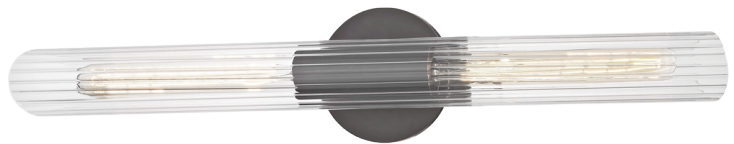

# CECILY

H177102L-OB

---

## FINISHES

---

AGED BRASS (AGB)  
OLD BRONZE (OB)  
POLISHED NICKEL (PN)

## DIMENSIONS

---

Height: 24.75"

Width/Diameter: 4.75"

Canopy/Backplate: 4.75"

Hanging Type:

Product Weight: 4lb

## GLASS

---

Attachment: Bracket

Glass 1: Glass

Glass 2: