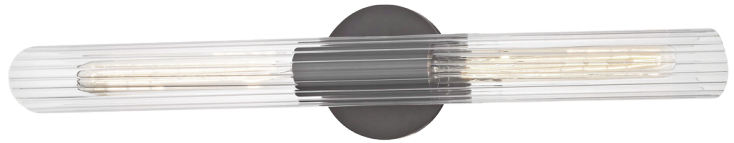

# CECILY

H177102L-OB

---

## FINISHES

---

AGED BRASS (AGB)  
OLD BRONZE (OB)  
POLISHED NICKEL (PN)

## DIMENSIONS

---

Height: 24.75"

Width/Diameter: 4.75"

Canopy/Backplate: 4.75"

Hanging Type:

Product Weight: 4lb

## GLASS

---

Attachment: Bracket

Glass 1: Glass

Glass 2: