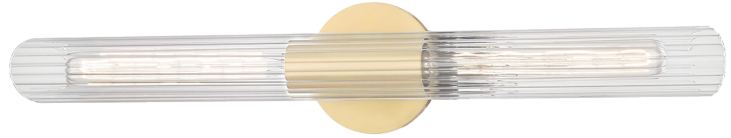

CECILY

H177102L-AGB

FINISHES

AGED BRASS (AGB)

OLD BRONZE (OB)

POLISHED NICKEL (PN)

Coastal Suitable Finish (EPM): No

DIMENSIONS

Height: 24.75"

Width/Diameter: 4.75"

Canopy/Backplate: 4.75"

Product Weight: 4lb

Extension: 3.5"

Top to Center: 12.38"

Canopy/Backplate Shape: Round

Sloped Ceiling Compatible: No

Living Finish: No

Uplight Only: No

Shade

Attachment: Bracket

Shade 1: Glass

Shade 1 Top Width: 2.25"

Shade 1 Bottom L/W: 0" / 2.25"

Shade 1 Height: 24.75"

Replacement Glass Item #(s): GLS-H177102-L

ELECTRICAL

Bulb 1

Bulb Included: No

Socket: E26 Medium Base

Bulb Type: T10-9.5

Max Wattage: 75

Bulb Quantity: 2