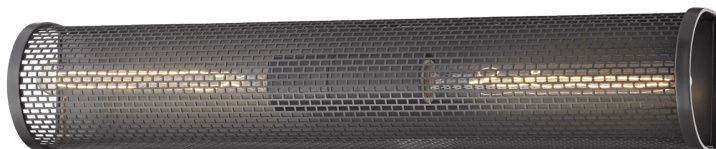

BRITT

H151102-OB

FINISHES

AGED BRASS (AGB)

OLD BRONZE (OB)

Coastal Suitable Finish (EPM): No

DIMENSIONS

Height: 23.25"

Width/Diameter: 4.5"

Product Weight: 7lb

Extension: 4"

Top to Center: 11.63"

Canopy/Backplate Shape: Rectangle

Sloped Ceiling Compatible: No

Living Finish: No

Uplight Only: No

Shade

Shade 1:

ELECTRICAL

Bulb 1

Bulb Included: No

Socket: E26 Medium Base

Bulb Type: T10-9.5

Max Wattage: 75

Bulb Quantity: 2

Bulb Included: No

Wire Length: 7"

Gem Box Required (2"x3"): No

Dark Sky: No

SHIPPING

Carton 1: 29" x 7" x 7"

Carton 1 Weight: 8lb