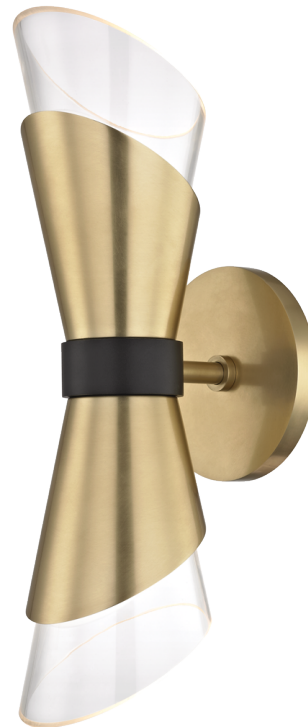

ANGIE

H130102-AGB/BK

Inspired by the runway, Angie features a metal-wrapped asymmetrical glass shade with a cinched waist for dramatic effect. Available in different styles and finishes, Angie can go from soft and warm in aged brass or cool and captivating in polished nickel. Talk about a style chameleon!

FINISHES

Aged Brass/black (AGB/BK)
Polished Nickel/black (PN/BK)

DIMENSIONS

Height: 15"

Width/Diameter: 4.75"

Canopy/Backplate: 4.75"

Hanging Type:

Product Weight: 3lb

GLASS

Attachment: Twist Lock

Glass 1: Glass

Glass 2:

LAMPING

Bulb 1

Bulb Included: No

Socket: G9