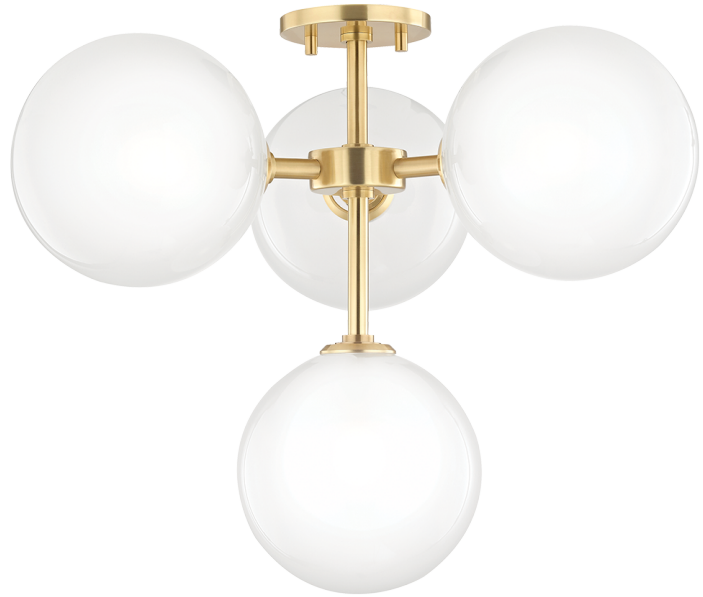

ASHLEIGH

H122604-AGB

A mid-century muse, Ashleigh marries clean lines and bubbly forms for a striking style that elevates any space. Exaggerated shades feature an etched glossy finish, diffusing the light ever so slightly. A midpoint between clear and milk glass, the glossy globes lend a beautiful luster that pops against the metallic finish. Available as a chandelier, wall sconce, and flush mount in aged brass or polished nickel.

FINISHES

AGED BRASS (AGB)
POLISHED NICKEL (PN)

DIMENSIONS

Height: 18"

Width/Diameter: 20.25"

Canopy/Backplate: 4.75"

Hanging Type:

Product Weight: 6.6lb

GLASS

Attachment: Twist Lock

Glass 1: Glass

Glass 2:

LAMPING

Bulb 1

Bulb Included: No

Socket: G9