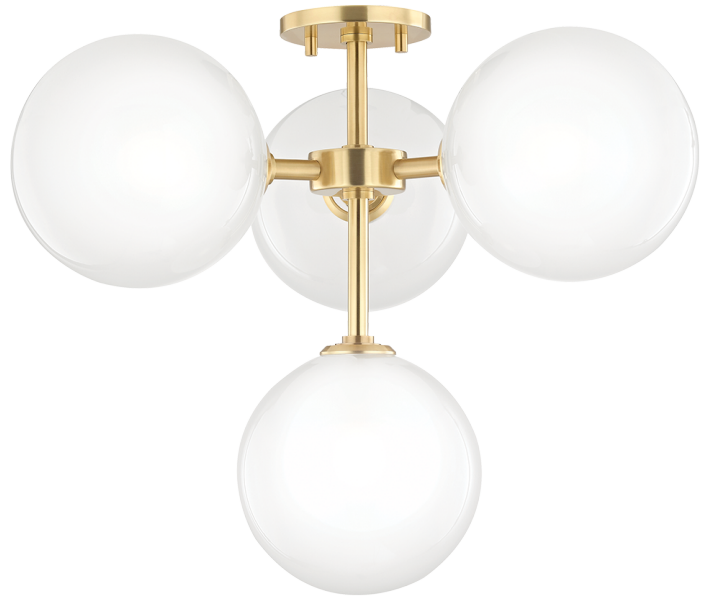

ASHLEIGH

H122604-AGB

FINISHES

AGED BRASS (AGB)
POLISHED NICKEL (PN)

DIMENSIONS

Height: 18"

Width/Diameter: 20.25"

Canopy/Backplate: 4.75"

Hanging Type:

Product Weight: 6.6lb

GLASS

Attachment: Twist Lock

Glass 1: Glass

Glass 2:

LAMPING

Bulb 1

Bulb Included: No

Socket: G9

Bulb: G9 LED • 4 • 4 Watt Max

Voltage: 120 VAC

UL Rating: UL Damp

SHIPPING

Carton 1: 23" x 22" x 15"

Carton 1 Weight: 9lb