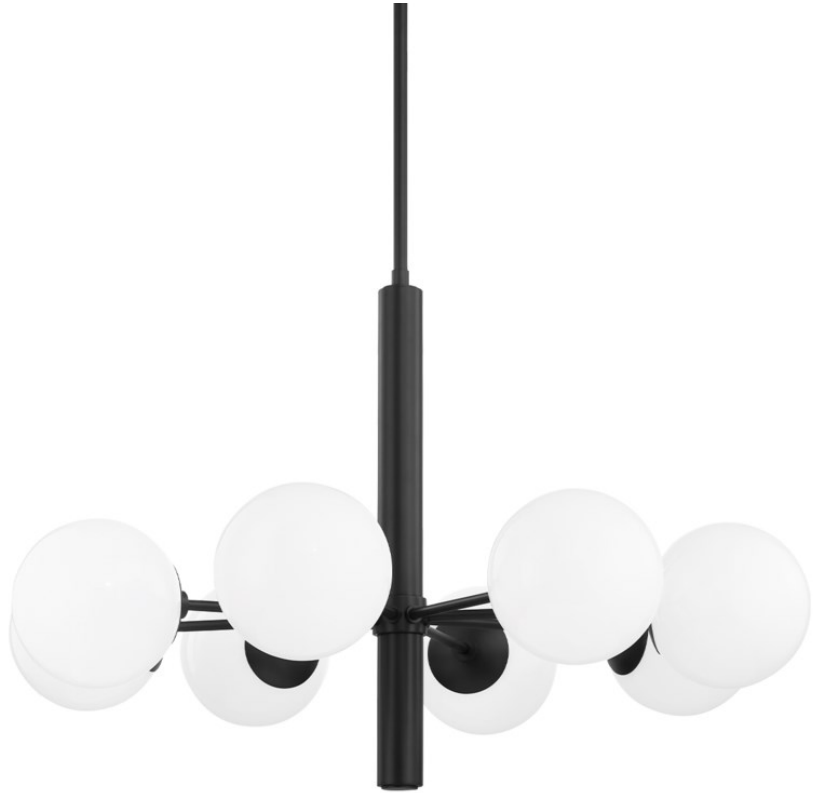

STELLA

H105808-OB

Globe lighting that's truly global. This go-anywhere, frosted-glass ceiling light brings universal design to any room in the house. Available in aged brass, old bronze and polished nickel, Stella gives mid-century modern a fresh makeover with her sleek curves and endless style.

FINISHES

Aged Brass (AGB)
Old Bronze (OB)
Polished Nickel (PN)

DIMENSIONS

Height 23.75"
Width/Diameter 31.00"
Minimum Height 26.75"
Maximum Height 62.75"
Canopy/Backplate 4.75"
Hanging Type 3" 6" 12" 18"
Weight 18.00lb

GLASS/SHADES

Material GLASS
Attachment
Color OPAL GLOSSY

LAMPING/ELECTRICAL

Bulb 1
Bulb Included No
Socket Type E26 Medium Base
Bulb 1 8 - 60 Watt Max 120 VAC
UL Rating UL Damp

SHIPPING

Carton 1 31" x 31" x 16"
Carton 1 Weight 24lb
Shipping Method UPS