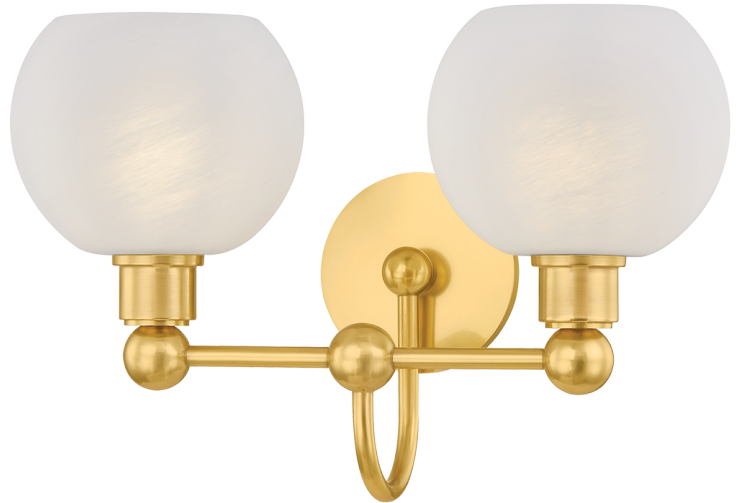

JERICA

H1019302-AGB

There's a sense of visual ease in the continuity of circular forms in the Jerica bath light. The silhouette is understandable and usable, yet elevated by decorative sphere details, curved lines, and matte cloud glass globes. Choose from a gleaming Aged Brass finish, or opt for Old Bronze for a more modern take. Whether as a sconce or bath bar, Jerica illuminates your daily routines with serene style.

FINISHES

AGED BRASS (AGB)
OLD BRONZE (OB)

DIMENSIONS

Height: 10.75"
Width/Diameter: 16.25"
Length: "
Minimum Height: "
Maximum Height: "
Canopy/Backplate: 4.75"
Hanging Type:
Product Weight: 7.26lb

GLASS

Attachment:
Glass 1: Glass
Glass 2: