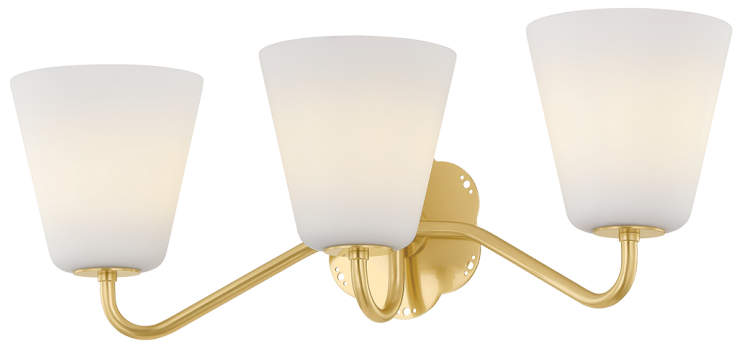

LEONELLA

H1017303-AGB

Designed specifically as bath lighting, the Leonella sconce uses a vintage-inspired botanical motif to make a subtle statement. Swooping arms in Aged Brass or Polished Nickel extend from the floral-shaped backplate, which features decorative perforations for added interest. Resembling snowdrops, the matte white bell-shaped shades provide a powerful downlight. Leonella is available with 1, 2, or 3 lights to illuminate daily routines.

FINISHES

AGED BRASS (AGB)
POLISHED NICKEL (PN)

DIMENSIONS

Height: 8.5"
Width/Diameter: 24"
Length: "
Minimum Height: "
Maximum Height: "
Canopy/Backplate: 4.75"
Hanging Type:
Product Weight: 10.78lb

GLASS

Attachment:
Glass 1: Glass
Glass 2:

LAMPING

Bulb 1
Bulb Included: No
Socket: E26 Medium Base
Bulb: A19 • 3 • 15 Watt Max
Voltage: 120
UL Rating: UL Damp

SHIPPING

Carton 1: 26" x 17" x 10"
Carton 1 Weight: 11lb
Shipping Method: Ground